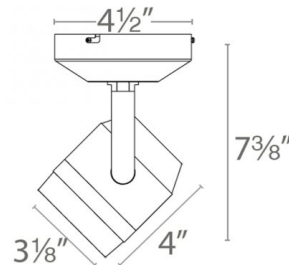

#### FEATURES

- Accommodates 1 filter lens or 1 accessory
- 365° horizontal rotation and 180° vertical aiming
- Ceiling and wall mountable
- Driver concealed within the fixture
- 5 year warranty

#### SPECIFICATIONS

<b>Construction:</b>	Die-cast aluminum with cap ring. Clear glass lens included
<b>Power:</b>	22W
<b>Input:</b>	120-277 VAC, 50/60Hz
<b>Dimming:</b>	ELV: 100-5%
<b>Light Source:</b>	Integrated LED 3 Step Mac Adam Ellipse
<b>Rated Life:</b>	50000 Hours
<b>Finish:</b>	Electrostatically Powder Coated: Black, White
<b>Operating Temp:</b>	-4°F to 104°F (-20°C to 40°C)
<b>Standards:</b>	UL, cUL, Damp Location Listed

#### LINE DRAWING: