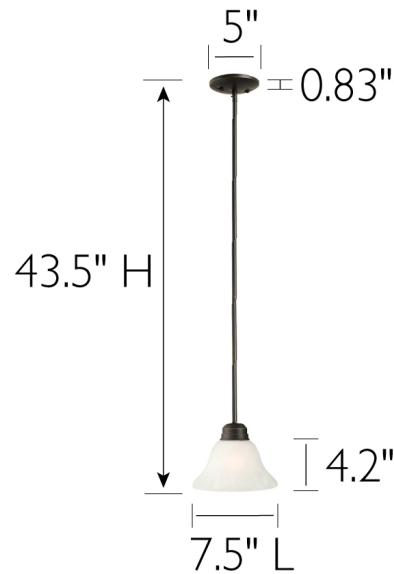

Millbridge I-Light Mini Pendant
Oil Rubbed Bronze

Adjustable height
Includes two 12"
and two 6" stems

SPECIFICATIONS

MOUNTING:	Mini Pendant	LED BRIGHTNESS (LUMENS):	N/A
SLOPED CEILING ADAPTABLE:	Yes	LED COLOR CORRELATED TEMPERATURE (CCT):	N/A
LAMP TYPE 1:	1 lamp 60W Incandescent A19	LED COLOR RENDERING INDEX (CRI):	N/A
BULB INCLUDED:	No	LED EFFICACY:	N/A
WATTS PER BULB:	60W	LED AVERAGE RATED LIFE:	N/A
TOTAL WATTAGE:	60W	ENERGY EFFICIENT:	No
DIMMABLE:	Yes	LIGHTING AMPS:	.5
MATERIAL CONSTRUCTION:	Steel	VOLTAGE:	120V
ASSEMBLED DIMENSIONS:	43.5" H x 7.5" L x 7.5" D		
WEIGHT:	2.77 lbs.		
BACKPLATE DIMENSIONS:	N/A		
CANOPY/PLATE DIMENSIONS:	0.827" H x 5" D		
GLASS/SHADE DIMENSIONS:	4.2" H x 7.5" L x 7.5" D		
GLASS/SHADE MATERIAL:	Glass		
GLASS/SHADE TYPE:	Alabaster		
GLASS/SHADE COLOR:	White		