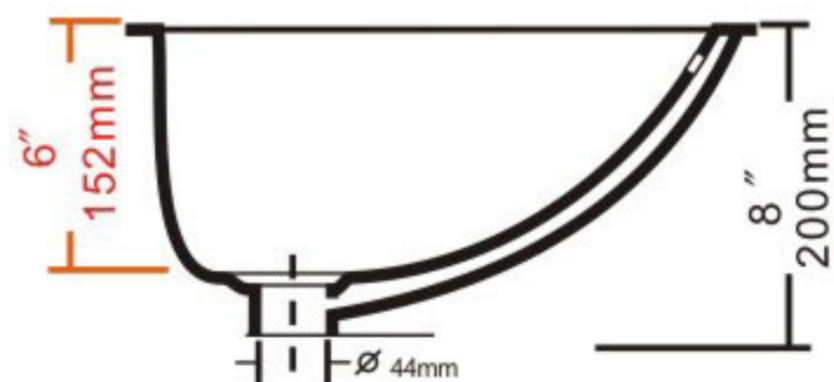

ANZZI™

LS-AZ103

PEGASUS Series

UNDERMOUNT

Overflow Included

White Vitreous China

For more information visit www.ANZZI.com or call us at 1-844-44-ANZZI.