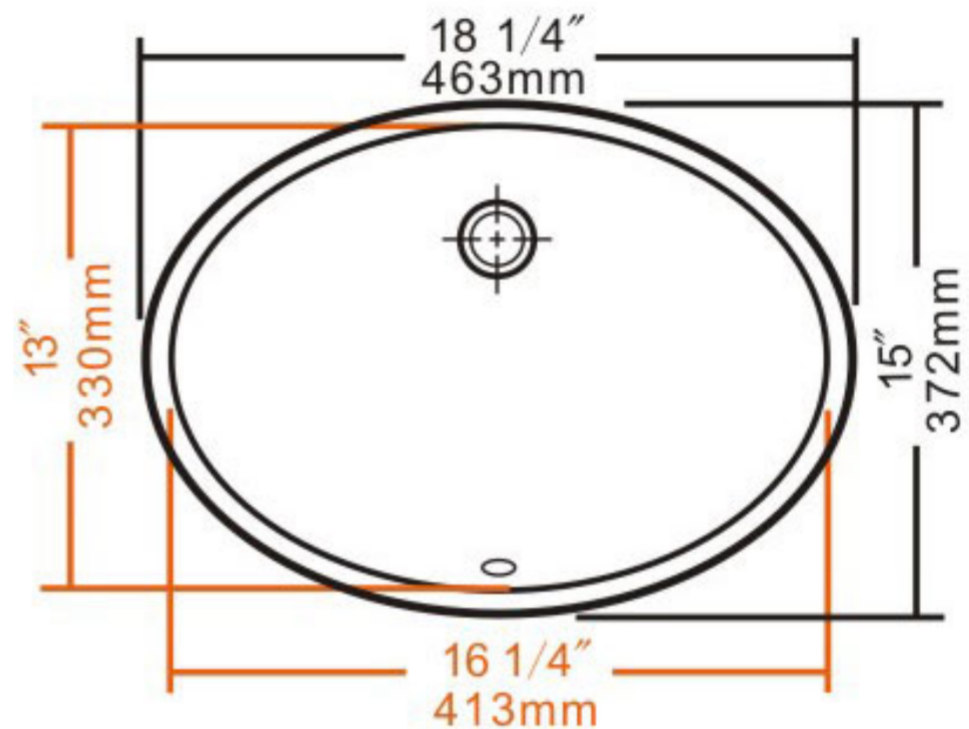

ANZZI™

LS-AZ103

PEGASUS Series

UNDERMOUNT

Overflow Included

White Vitreous China

For more information visit www.ANZZI.com or call us at 1-844-44-ANZZI.