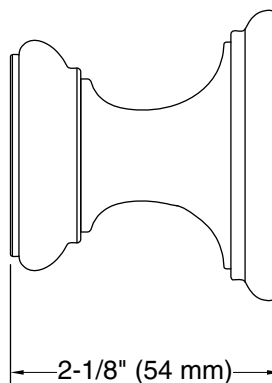

Recommended Products/Accessories

- P34601-00 18" Towel Bar
- P24871-00 Traditional Showerhead with Arm
- P24603-LV Deck-Mount Bath Faucet, Lever Handles

Codes/Standards

None Applicable

KALLISTA® Five-Year Limited Warranty

Bellis® by KALLISTA

Hook
P34606-00

Technical Information

All product dimensions are nominal.

Material: Brass