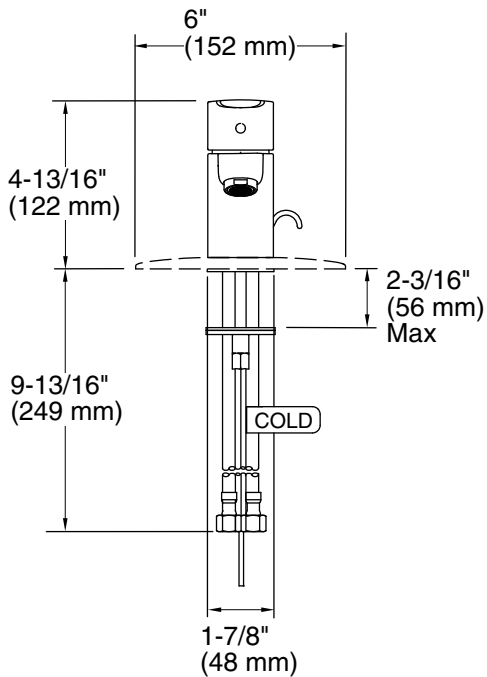

## Features

- Single Lever handle allows for both volume and temperature control
- Includes metal pop-up drain with 1-1/4" tailpiece
- KOHLER® ceramic disc valves exceed industry longevity standards for a lifetime of durable performance
- Single control bathroom sink faucet with 6" optional escutcheon plate included
- 1.2 gpm (4.5 lpm) maximum flow rate at 60 psi (4.14 bar)

## Installation

- For single-hole or 4" (102 mm) centerset installation (escutcheon plate included)
- Preattached flexible supply lines simplify installation

## Technical Information

All product dimensions are nominal.

Faucet flow rate: 1.2 gal/min (4.5 l/min)

Drain included: Yes

Drain tailpiece included: Yes

## Spout:

Spout reach: 4-3/8" (111 mm)