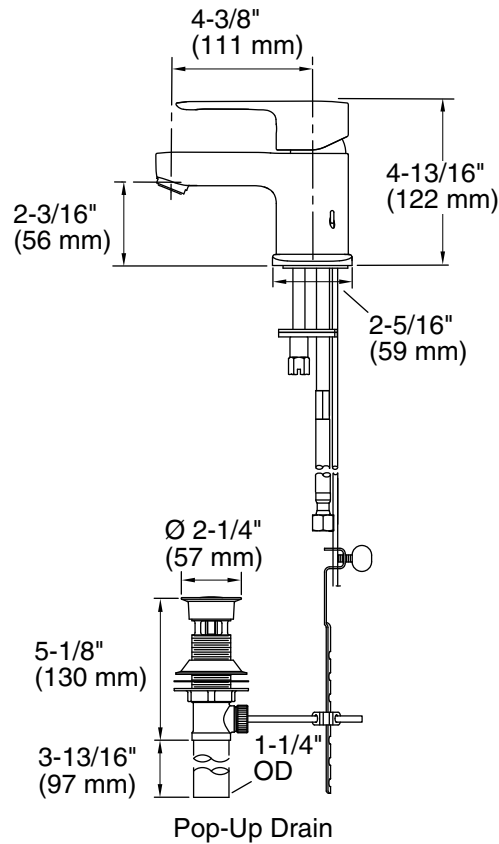

## Features

- Single Lever handle allows for both volume and temperature control
- Includes metal pop-up drain with 1-1/4" tailpiece
- KOHLER® ceramic disc valves exceed industry longevity standards for a lifetime of durable performance
- Single control bathroom sink faucet with 6" optional escutcheon plate included
- 1.2 gpm (4.5 lpm) maximum flow rate at 60 psi (4.14 bar)

## Installation

- For single-hole or 4" (102 mm) centerset installation (escutcheon plate included)
- Preattached flexible supply lines simplify installation

## Technical Information

All product dimensions are nominal.

Faucet flow rate: 1.2 gal/min (4.5 l/min)

Drain included: Yes

Drain tailpiece included: Yes

## Spout:

Spout reach: 4-3/8" (111 mm)