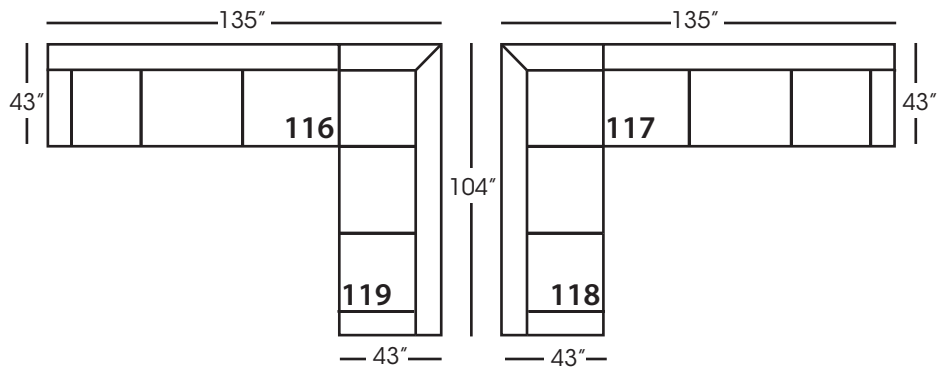

Laney-110/111
Chaise - RSC/LSC
L35" D70" H34"

Laney-114/115
Two Seated End - RSE/LSE
L63" D43" H34"

Laney-116/117
Three Seated End - RSE/LSE
L92" D43" H34"

Laney-118/119
Three Seat End w/Corner
RSE/LSE
L104" D43" H34"

Seat Height 21"
Seat Depth 23"
Arm Height 25"

LANEY SECTIONAL COLLECTION					
	Large Armless 041	Chaise 110/111	2-Seat End 114/115	3-Seat End 116/117	3-Seat End w/Corner 118/119
Standard Features					
Cloud Cushion	x	x	x	x	x
One 20" Non-Weltd Throw Pillow (TP)	N/A	x	x	x	x(2)
Sinuous Underconstruction	x	x	x	x	x
Options - See Price List for Prices					
Luxe Cushion	No Charge	No Charge	No Charge	No Charge	No Charge
Cloud Plus Cushion	x	x	x	x	x
Extra Pillows (XP) - 20" TP	N/A	x	x	x	x
Ordering Instructions					
To Order, Please write the following:	Laney-041	Laney-110 RSC/111 LSC	Laney-114 RSE/115 LSE	Laney-116 RSE/117 LSE	Laney-118 RSE/119 LSE

Pattern Availability: RG, PS, NM, RS

ECLECTIC.SPIRITED.WONDERFULLY COMFORTABLE.

LANEY • UPHOLSTERED • LOOSE PILLOW BACK

Large Armless
L63" D43" H34"

Chaise*
L35" D70" H34"
**available as right or left seated*

2-Seat End*
L63" D43" H34"
**available as right or left seated*

3-Seat End*
L92" D43" H34"
**available as right or left seated*

3-Seat End with Corner*
L104" D43" H34"
**available as right or left seated*