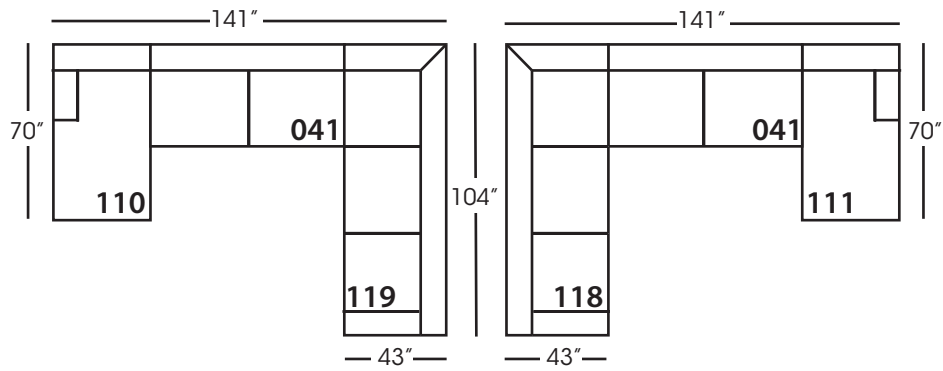

Laney-110/111
Chaise - RSC/LSC
L35" D70" H34"

Laney-114/115
Two Seated End - RSE/LSE
L63" D43" H34"

Laney-116/117
Three Seated End - RSE/LSE
L92" D43" H34"

Laney-118/119
Three Seat End w/Corner
RSE/LSE
L104" D43" H34"

Seat Height 21"
Seat Depth 23"
Arm Height 25"

LANEY SECTIONAL COLLECTION					
	Large Armless 041	Chaise 110/111	2-Seat End 114/115	3-Seat End 116/117	3-Seat End w/Corner 118/119
Standard Features					
Cloud Cushion	x	x	x	x	x
One 20" Non-Weltd Throw Pillow (TP)	N/A	x	x	x	x(2)
Sinuous Underconstruction	x	x	x	x	x
Options - See Price List for Prices					
Luxe Cushion	No Charge	No Charge	No Charge	No Charge	No Charge
Cloud Plus Cushion	x	x	x	x	x
Extra Pillows (XP) - 20" TP	N/A	x	x	x	x
Ordering Instructions					
To Order, Please write the following:	Laney-041	Laney-110 RSC/111 LSC	Laney-114 RSE/115 LSE	Laney-116 RSE/117 LSE	Laney-118 RSE/119 LSE

Pattern Availability: RG, PS, NM, RS

ECLECTIC.SPIRITED.WONDERFULLY COMFORTABLE.

LANEY • UPHOLSTERED • LOOSE PILLOW BACK

Large Armless
L63" D43" H34"

Chaise*
L35" D70" H34"
**available as right or left seated*

2-Seat End*
L63" D43" H34"
**available as right or left seated*

3-Seat End*
L92" D43" H34"
**available as right or left seated*

3-Seat End with Corner*
L104" D43" H34"
**available as right or left seated*