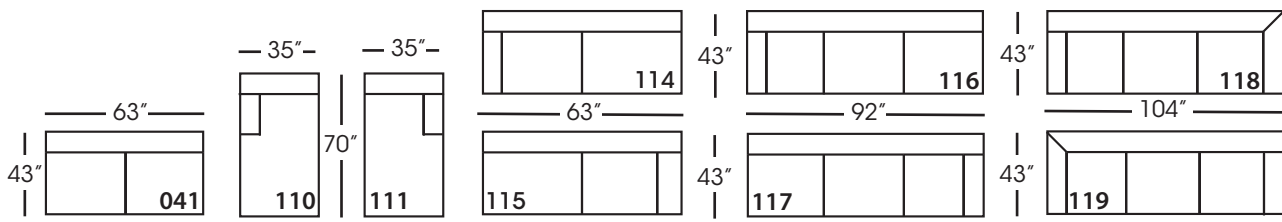

Laney-110/111
Chaise - RSC/LSC
L35" D70" H34"

Laney-114/115
Two Seated End - RSE/LSE
L63" D43" H34"

Laney-116/117
Three Seated End - RSE/LSE
L92" D43" H34"

Laney-118/119
Three Seat End w/Corner
RSE/LSE
L104" D43" H34"

Seat Height 21"
Seat Depth 23"
Arm Height 25"

LANEY SECTIONAL COLLECTION					
	Large Armless 041	Chaise 110/111	2-Seat End 114/115	3-Seat End 116/117	3-Seat End w/Corner 118/119
Standard Features					
Cloud Cushion	x	x	x	x	x
One 20" Non-Weltd Throw Pillow (TP)	N/A	x	x	x	x(2)
Sinuous Underconstruction	x	x	x	x	x
Options - See Price List for Prices					
Luxe Cushion	No Charge	No Charge	No Charge	No Charge	No Charge
Cloud Plus Cushion	x	x	x	x	x
Extra Pillows (XP) - 20" TP	N/A	x	x	x	x
Ordering Instructions					
To Order, Please write the following:	Laney-041	Laney-110 RSC/111 LSC	Laney-114 RSE/115 LSE	Laney-116 RSE/117 LSE	Laney-118 RSE/119 LSE

Pattern Availability: RG, PS, NM, RS

ECLECTIC.SPIRITED.WONDERFULLY COMFORTABLE.

LANEY • UPHOLSTERED • LOOSE PILLOW BACK

Large Armless
L63" D43" H34"

Chaise*
L35" D70" H34"
**available as right or left seated*

2-Seat End*
L63" D43" H34"
**available as right or left seated*

3-Seat End*
L92" D43" H34"
**available as right or left seated*

3-Seat End with Corner*
L104" D43" H34"
**available as right or left seated*