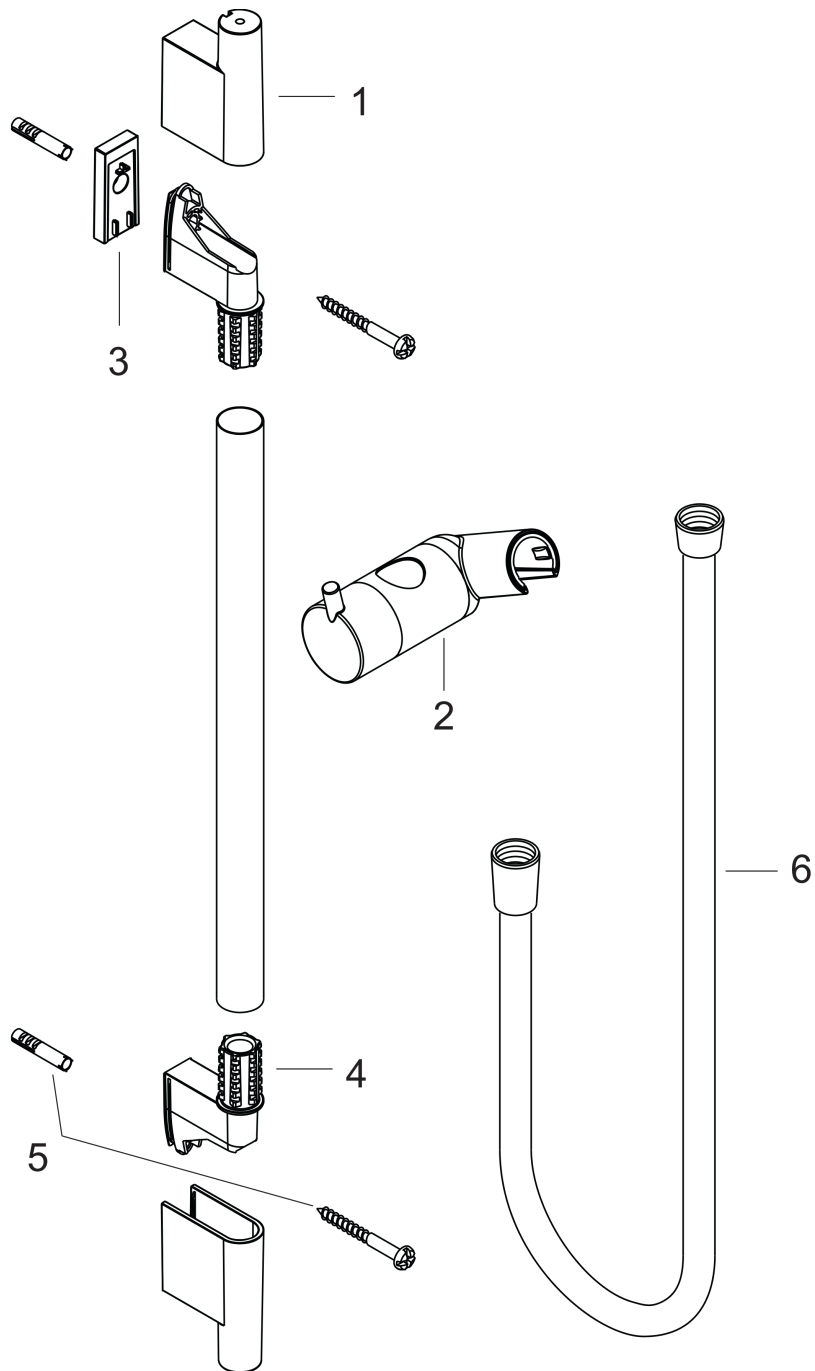

Unica

Wallbar S, 24"

Finishes : **chrome** Part no. : **28632000**

Description

Features

- Consists of: Wallbar, Handshower hose, Slider
- Angle-adjustable holder pivots left and right, slides easily and locks in place

Item details

List Price \$ 189.00

Compliance

Product image

Scale drawing

Unica

Wallbar S, 24"

Finishes : chrome

Part no. : 28632000

Exploded drawing

Year of production: >04/05

Unica
Wallbar S, 24"
 Finishes : **chrome** Part no. : **28632000**

Spare parts list

Year of production: >**04/05**

Pos.	Description	Part no.	Price	PU
1	cover	97709000	-	1
2	support, assy	97651000	-	1
3	tile-matching-disk	97450000	-	1
4	wall support	96275000	-	1
5	mounting set	96179000	-	1
6	shower hose Isiflex'B 1,60 m	28276000	-	1