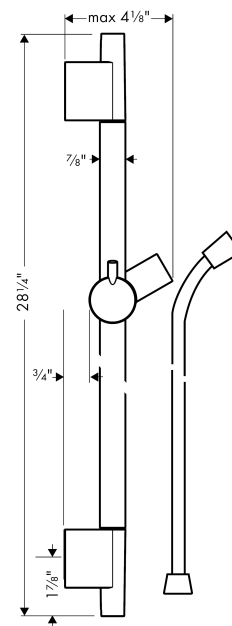

Unica

Wallbar S, 24"

Finishes : **chrome** Part no. : **28632000**

Description

Features

- Consists of: Wallbar, Handshower hose, Slider
- Angle-adjustable holder pivots left and right, slides easily and locks in place

Item details

List Price \$ 189.00

Compliance

Product image

Scale drawing

Unica

Wallbar S, 24"

Finishes : chrome

Part no. : 28632000

Exploded drawing

Year of production: >04/05

Unica
Wallbar S, 24"
 Finishes : **chrome** Part no. : **28632000**

Spare parts list

Year of production: >**04/05**

Pos.	Description	Part no.	Price	PU
1	cover	97709000	-	1
2	support, assy	97651000	-	1
3	tile-matching-disk	97450000	-	1
4	wall support	96275000	-	1
5	mounting set	96179000	-	1
6	shower hose Isiflex'B 1,60 m	28276000	-	1