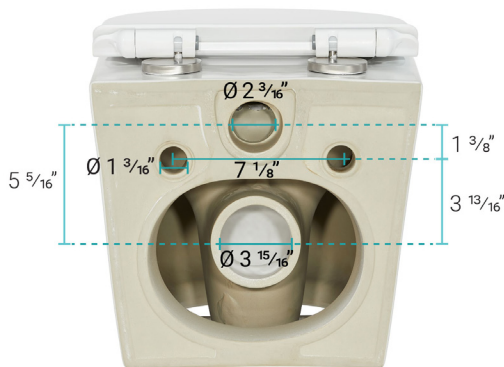

Calice

Wall-Hung Toilet

SM-WT465

Included Parts:

- Wall-Hung Bowl: SM-WT465
- QQ Feet: SM-QQF16
- Quick-Release Seat: SM-QRS15
- Mounting Kit with Tubes: SM-TPT15T

Required Components (sold separately):

- Wall Actuator: SM-WC001, SM-WC002, SM-WC003 *
- In-Wall Tank Carrier System: SM-WC424, SM-WC426

* Color & style options available

Features:

- Space saving, wall-hung design
- Round compact bowl
- Glazed ceramic
- Adjustable bowl height
- Quick-release, soft-close seat

Installation:

- Top-mount, wall hung
- 7" P-Trap

Colors & Finishes:

- White: SM-WT465
- Matte Black: SM-WT465MB

Specifications:

- N.W: 68.3 lb.
- L: 20 1/2" x W: 14 3/16" x H: 12 5/8"

Dual-Flush Flush Actuator SM-WC001B

Features:

- ABS material
- Dual-flush push buttons

Specifications:

- N.W: 2.0 lb.
- L: 9 ⁵/₁₆" x W: ⁵/₁₆" x H: 6"

Included Parts:

- Flush Actuator: SM-WC001B

Compatible Parts (sold separately):

- Residential Concealed In-Wall Toilet Tank for Back-to-Wall Toilet: SM-WC324
- Commercial Concealed In-Wall Toilet Tank for Back-to-Wall Toilet: SM-WC326
- Residential Concealed In-Wall Toilet Tank for Wall-Hung Toilet: SM-WC424
- Commercial Concealed In-Wall Toilet Tank for Wall-Hung Toilet: SM-WC426