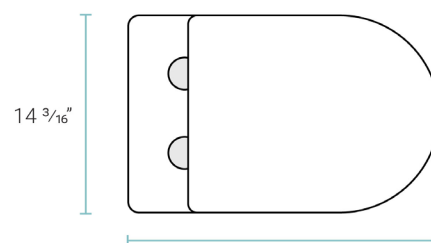

* Color & style options available

Features:

- Space saving, wall-hung design
- Round compact bowl
- Glazed ceramic
- Adjustable bowl height
- Quick-release, soft-close seat

Installation:

- Top-mount, wall hung
- 7" P-Trap

Colors & Finishes:

- White: SM-WT465
- Matte Black: SM-WT465MB

Specifications:

- N.W: 68.3 lb.
- L: 20 1/2" x W: 14 3/16" x H: 12 5/8"

Dual-Flush Flush Actuator SM-WC001B

Features:

- ABS material
- Dual-flush push buttons

Installation:

- In-wall

Specifications:

- N.W: 33.0 lb.
- L: 22 ¹³/₁₆" x W: 4 ³/₄" x H: 51 ³/₁₆"