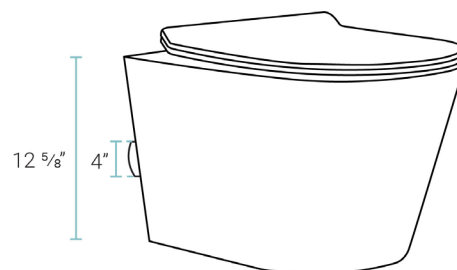

* Color & style options available

Features:

- Space saving, wall-hung design
- Round compact bowl
- Glazed ceramic
- Adjustable bowl height
- Quick-release, soft-close seat

Installation:

- Top-mount, wall hung
- 7" P-Trap

Colors & Finishes:

- White: SM-WT465
- Matte Black: SM-WT465MB

Specifications:

- N.W: 68.3 lb.
- L: 20 1/2" x W: 14 3/16" x H: 12 5/8"

Dual-Flush Flush Actuator SM-WC001B

Features:

- ABS material
- Dual-flush push buttons