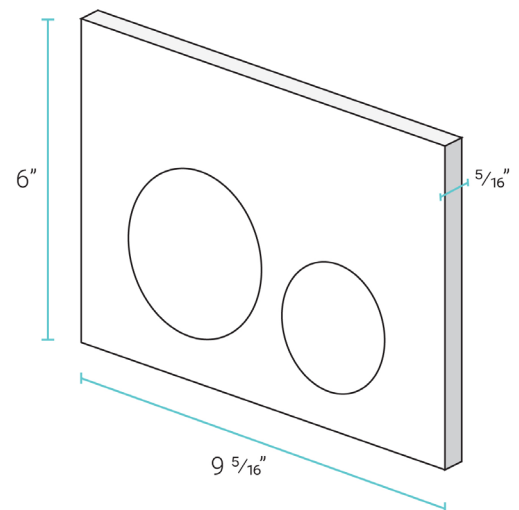

Specifications:

- N.W: 2.0 lb.
- L: 9 ⁵/₁₆" x W: ⁵/₁₆" x H: 6"

Included Parts:

- Flush Actuator: SM-WC001B

Compatible Parts (sold separately):

- Residential Concealed In-Wall Toilet Tank for Back-to-Wall Toilet: SM-WC324
- Commercial Concealed In-Wall Toilet Tank for Back-to-Wall Toilet: SM-WC326
- Residential Concealed In-Wall Toilet Tank for Wall-Hung Toilet: SM-WC424
- Commercial Concealed In-Wall Toilet Tank for Wall-Hung Toilet: SM-WC426

Installation:

- In-wall

Specifications:

- N.W: 33.0 lb.
- L: 22 ¹³/₁₆" x W: 4 ³/₄" x H: 51 ³/₁₆"