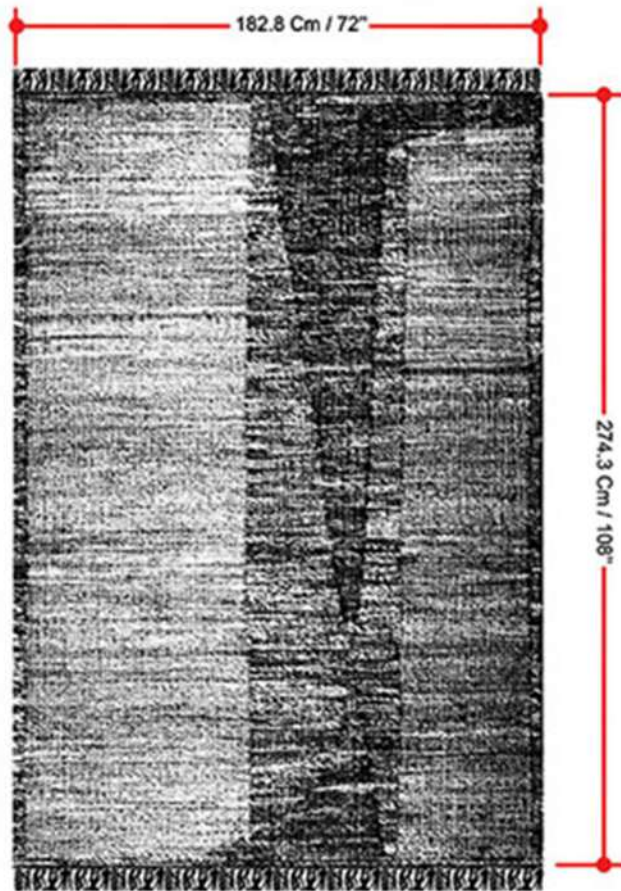

Lester 6'x9' Area Rug

Net Weight:22.02(Lbs)