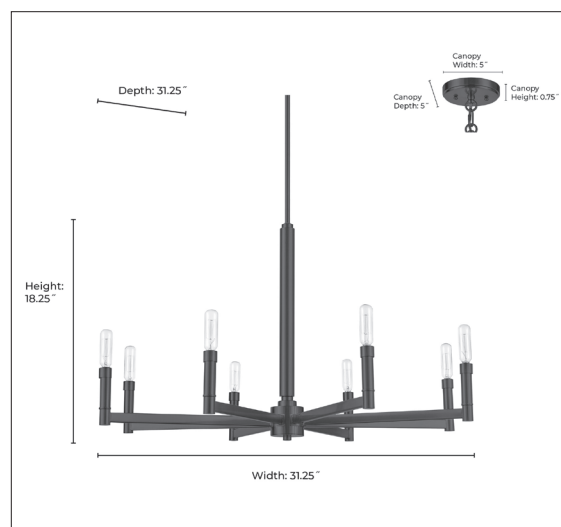

99702

DAXLEY EIGHT LIGHT CHANDELIER

**FINISH**

MB - Matte Black

**DIMENSIONS**

Width 31.25"  
Height 18.25"  
Depth 31.25"  
Canopy Width 5"  
Canopy Height 0.75"  
Canopy Depth 5"  
Stems Included (1 ea.) 6", 12" & 18"  
Wire 144"  
Weight 8.80 lbs

# Bulbs 8-Candle  
Bulb Base Candelabra (E12)  
Watts per Bulb 60W  
Voltage 120V  
Total Wattage 480W  
Bulbs Included No

**CERTIFICATION**

ETL Listed Dry Location

**ITEM NUMBER**

SKU 99702 MB

99702 MB

Millennium Lighting  
105 Declaration Drive  
McDonough, GA 30253  
[www.millenniumlighting.com](http://www.millenniumlighting.com)