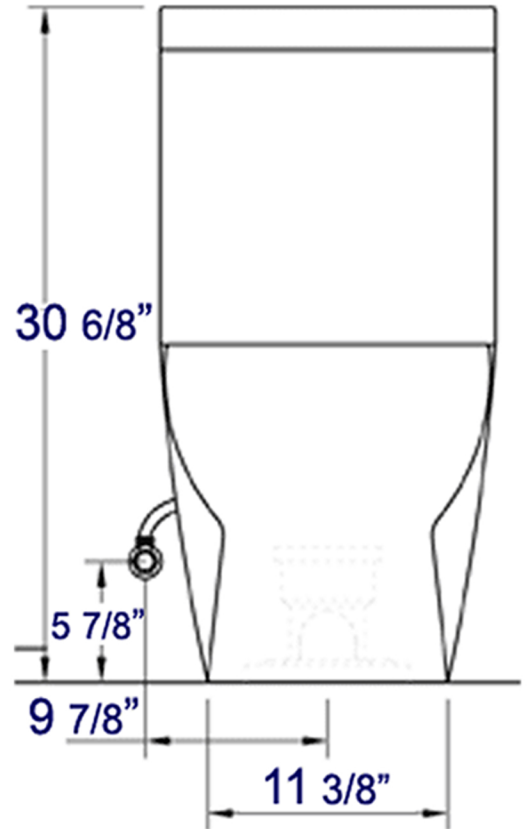

TB309

Tall Dual Flush One Piece Eco Friendly High Efficiency Low Flush Ceramic Toilet

EAGO USA

**Note:** All product dimensions are approximate and should be verified on site prior to installation. Visit [www.EAGOUSA.com](http://www.EAGOUSA.com) for more information.