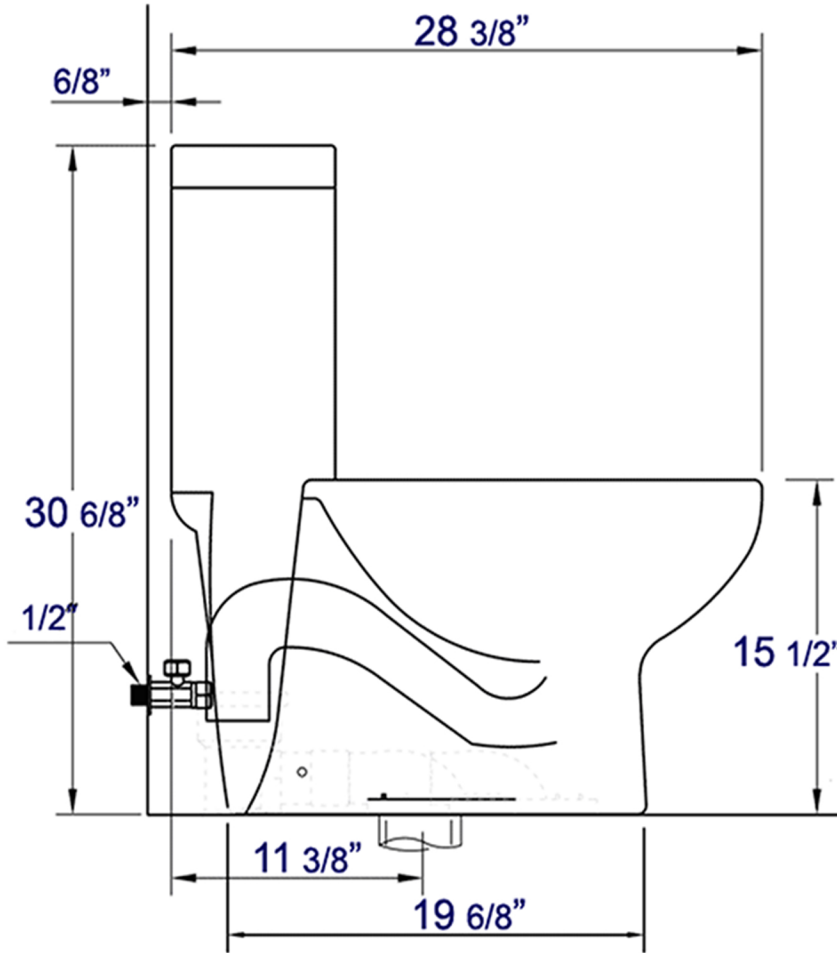

TB309

Tall Dual Flush One Piece Eco Friendly High Efficiency Low Flush Ceramic Toilet

EAGO USA

**Note:** All product dimensions are approximate and should be verified on site prior to installation. Visit [www.EAGOUSA.com](http://www.EAGOUSA.com) for more information.