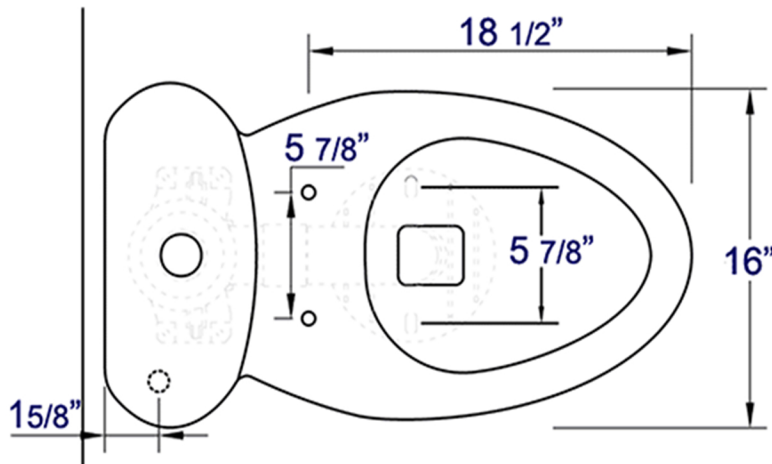

TB309

Tall Dual Flush One Piece Eco Friendly High Efficiency Low Flush Ceramic Toilet

EAGO USA

**Note:** All product dimensions are approximate and should be verified on site prior to installation. Visit [www.EAGOUSA.com](http://www.EAGOUSA.com) for more information.