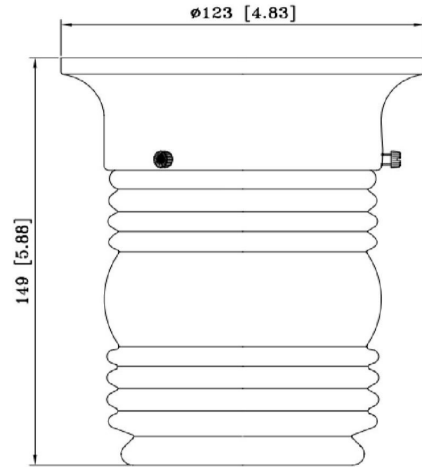

Jelly Jar I-Light Outdoor Flush Mount Ceiling Light Black

SPECIFICATIONS

MOUNTING:	Flush Mount
SLOPED CEILING ADAPTABLE:	Yes
LAMP TYPE 1:	Maximum 60W Medium Base Bulb
BULB INCLUDED:	N/A
WATTS PER BULB:	60W
TOTAL WATTAGE:	180W
DIMMABLE:	Yes
MATERIAL CONSTRUCTION:	Steel/Glass
ASSEMBLED DIMENSIONS:	4.83" L x 5.88" H x 4.83" D
WEIGHT:	1.43 lbs.

BACKPLATE DIMENSIONS:	N/A
CANOPY CEILING DIMENSIONS:	1.61" H x 4.8" W x 4.8" D
GLASS/SHADE DIMENSIONS:	4.84" H x 3.68" L x 3.68" D
GLASS/SHADE MATERIAL:	Glass
GLASS/SHADE TYPE:	Clear
GLASS/SHADE COLOR:	Clear