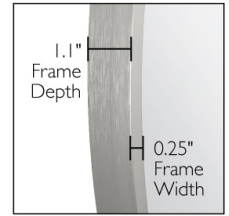

Maeve Metal Framed Wall Mirror 36" x 24", 2-Pack
Silver

SPECIFICATIONS

| | | | |
|---------------------------------------|------------------------|------------------------------------|------------|
| MATERIAL CONSTRUCTION: | Glass | FACE FRAME MATERIAL: | Aluminum |
| ASSEMBLY REQUIRED: | No | SIDES MATERIAL: | Aluminum |
| TOOLS NEEDED FOR INSTALLATION: | Screws, Screwdriver | BOTTOM MATERIAL: | Aluminum |
| ASSEMBLED DIMENSIONS: | 36" H x 24" L x 1.1" D | BACK PANEL MATERIAL: | MDF |
| WEIGHT: | 14.87 lbs. | BACK BRACE MATERIAL: | N/A |
| NUMBER OF DOORS: | 0 | GLASS STYLE: | Flat Panel |
| DOOR MATERIAL: | N/A | LIGHTED: | No |
| NUMBER OF SHELVES: | N/A | POWER SOURCE: | N/A |
| ADJUSTABLE SHELVES: | N/A | MOUNTING HARDWARE INCLUDED: | Yes |
| SHELF MAX WEIGHT CAPACITY: | N/A | MOUNTING TYPE: | Wall Mount |
| SHELF WIDTH: | N/A | QTY OF LAMPS: | N/A |
| SHELF THICKNESS: | N/A | | |
| SHELF MATERIAL: | N/A | | |