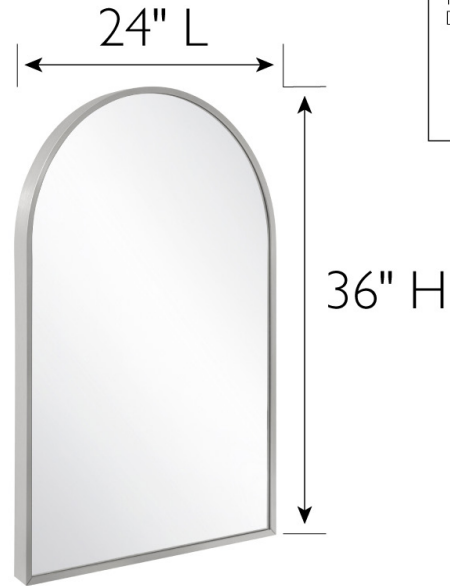

Maeve Metal Framed Wall Mirror 36" x 24", 2-Pack
Silver

SPECIFICATIONS

| | | | |
|---------------------------------------|------------------------|------------------------------------|------------|
| MATERIAL CONSTRUCTION: | Glass | FACE FRAME MATERIAL: | Aluminum |
| ASSEMBLY REQUIRED: | No | SIDES MATERIAL: | Aluminum |
| TOOLS NEEDED FOR INSTALLATION: | Screws, Screwdriver | BOTTOM MATERIAL: | Aluminum |
| ASSEMBLED DIMENSIONS: | 36" H x 24" L x 1.1" D | BACK PANEL MATERIAL: | MDF |
| WEIGHT: | 14.87 lbs. | BACK BRACE MATERIAL: | N/A |
| NUMBER OF DOORS: | 0 | GLASS STYLE: | Flat Panel |
| DOOR MATERIAL: | N/A | LIGHTED: | No |
| NUMBER OF SHELVES: | N/A | POWER SOURCE: | N/A |
| ADJUSTABLE SHELVES: | N/A | MOUNTING HARDWARE INCLUDED: | Yes |
| SHELF MAX WEIGHT CAPACITY: | N/A | MOUNTING TYPE: | Wall Mount |
| SHELF WIDTH: | N/A | QTY OF LAMPS: | N/A |
| SHELF THICKNESS: | N/A | | |
| SHELF MATERIAL: | N/A | | |