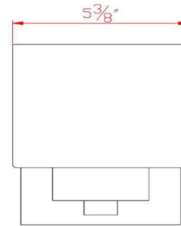

Dove Creek I-Light Wall Light
Satin Nickel

SPECIFICATIONS

MOUNTING:	Wall Mount	LED BRIGHTNESS (LUMENS):	N/A
SLOPED CEILING ADAPTABLE:	No	LED COLOR CORRELATED TEMPERATURE (CCT):	N/A
LAMP TYPE 1:	1 lamp 60W Incandescent A19	LED COLOR RENDERING INDEX (CRI):	N/A
BULB INCLUDED:	No	LED EFFICACY:	N/A
WATTS PER BULB:	60W	LED AVERAGE RATED LIFE:	N/A
TOTAL WATTAGE:	60W	ENERGY EFFICIENT:	No
DIMMABLE:	Yes	LIGHTING AMPS:	N/A
MATERIAL CONSTRUCTION:	Steel	VOLTAGE:	120V
ASSEMBLED DIMENSIONS:	6.5" H x 5.38" L x 6" D		
WEIGHT:	1.80 lbs.		
BACKPLATE DIMENSIONS:	4.92" H x 5.375" W		
CANOPY/PLATE DIMENSIONS:	N/A		
GLASS/SHADE DIMENSIONS:	4.4" H x 5.4" L x 3.8" D		
GLASS/SHADE MATERIAL:	Glass		
GLASS/SHADE TYPE:	Frosted		
GLASS/SHADE COLOR:	White		