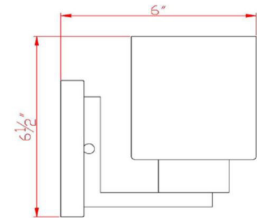

Dove Creek I-Light Wall Light
Satin Nickel

SPECIFICATIONS

MOUNTING:	Wall Mount	LED BRIGHTNESS (LUMENS):	N/A
SLOPED CEILING ADAPTABLE:	No	LED COLOR CORRELATED TEMPERATURE (CCT):	N/A
LAMP TYPE 1:	1 lamp 60W Incandescent A19	LED COLOR RENDERING INDEX (CRI):	N/A
BULB INCLUDED:	No	LED EFFICACY:	N/A
WATTS PER BULB:	60W	LED AVERAGE RATED LIFE:	N/A
TOTAL WATTAGE:	60W	ENERGY EFFICIENT:	No
DIMMABLE:	Yes	LIGHTING AMPS:	N/A
MATERIAL CONSTRUCTION:	Steel	VOLTAGE:	120V
ASSEMBLED DIMENSIONS:	6.5" H x 5.38" L x 6" D		
WEIGHT:	1.80 lbs.		
BACKPLATE DIMENSIONS:	4.92" H x 5.375" W		
CANOPY/PLATE DIMENSIONS:	N/A		
GLASS/SHADE DIMENSIONS:	4.4" H x 5.4" L x 3.8" D		
GLASS/SHADE MATERIAL:	Glass		
GLASS/SHADE TYPE:	Frosted		
GLASS/SHADE COLOR:	White		