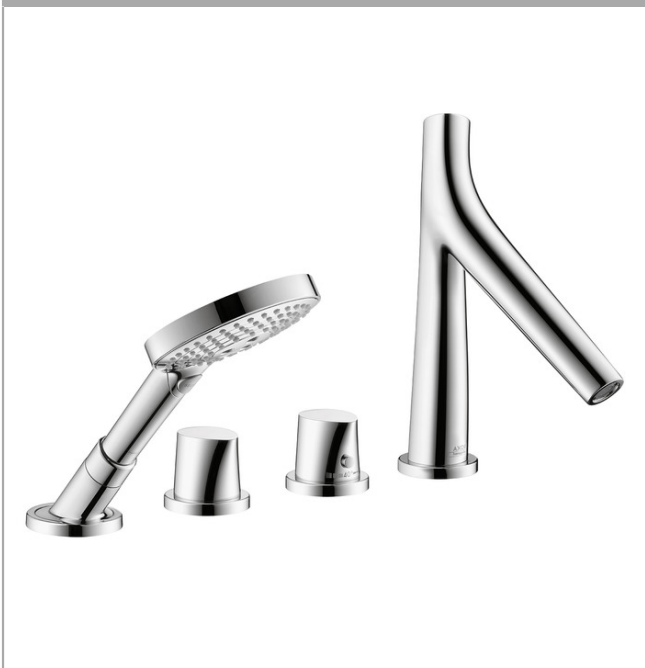

AXOR Starck Organic
4-Hole Thermostatic Roman Tub Set Trim with 1.75 GPM Handshower
Finishes : **chrome**   Part no. : **12424001**

Description

Features

- Flow: 4.78 GPM (18.1 L/Min)
- Thermostatic cartridge
- Anti-scald 100° safety stop
- Integrated double backflow prevention

Technology

Product image