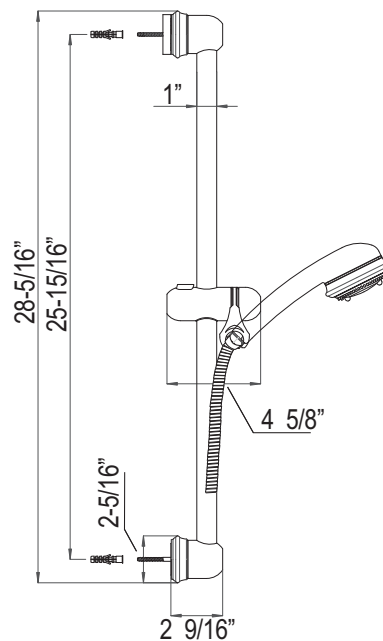

3-Function Master-Flow Handshower Set

ROHL Shower Collection

D800/1N (Complete Set)

D800 (Shower Bar Only)

FEATURES

D800/1N Complete Set

- Complete with the following items:
  - D800: Shower bar
  - B240NHSO: Handshower
  - A40/1: Flexible 59" metal hose
- Wall outlet for hose and handshower required, order E824

D800 Shower Bar

- Solid brass construction
- Wall mount design
- 28 5/16" length
- 1" diameter bar
- Adjustable positive grip slide/swivel handshower holder

COLORS/FINISHES

- Polished Chrome
- Polished Nickel
- Satin Nickel
- Tuscan Brass

WARRANTY

- Two years on manufacturer defects*

*No Warranty on Tuscan Brass Finish

D800/1N

D800