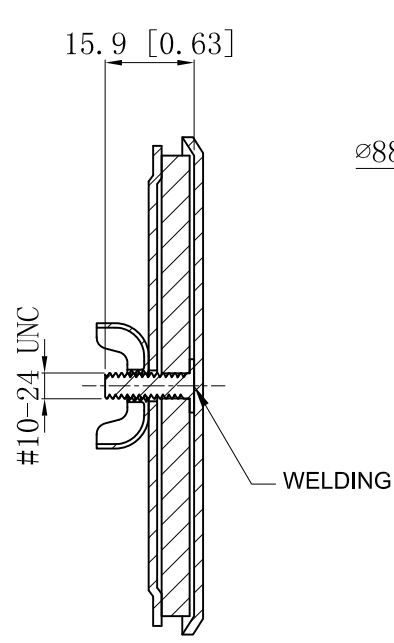

SIDES	BOTTOM
Material: 0.059"-SS316	
Gasket Material: PVC Closed-cell foam	

CUTAWAY VIEW A-A

This data sheet is for reference only .GARVIN INDUSTRIES reserves the right to make changes to the design without prior notice.

DESCRIPTION
TRADE REFERENCE TERMS

STANDARD PACKING
5 PCS

<b>GARVIN INDUSTRIES</b>		
TITLE KNOCKOUT SEALS		
SIZE A4	DWG NO. KOS-250-0TSS	REV A
DATA SHEET		
www.garvinindustries.com		