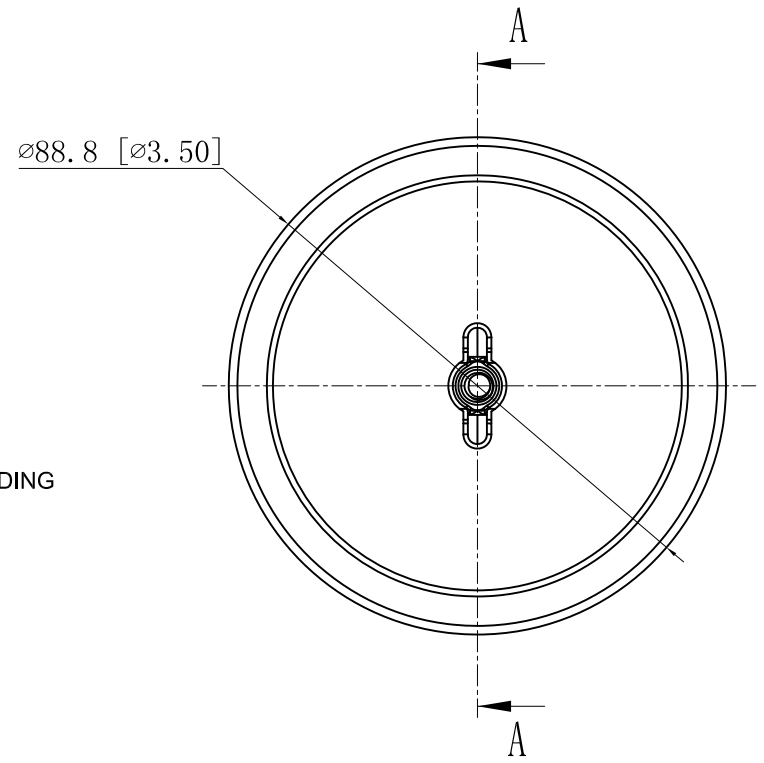

SIDES	BOTTOM
Material: 0.059"-SS316	
Gasket Material: PVC Closed-cell foam	

CUTAWAY VIEW A-A

This data sheet is for reference only .GARVIN INDUSTRIES reserves the right to make changes to the design without prior notice.

DESCRIPTION
TRADE REFERENCE TERMS

STANDARD PACKING
5 PCS

<b>GARVIN INDUSTRIES</b>		
TITLE KNOCKOUT SEALS		
SIZE A4	DWG NO. KOS-250-0TSS	REV A
DATA SHEET		
www.garvinindustries.com		