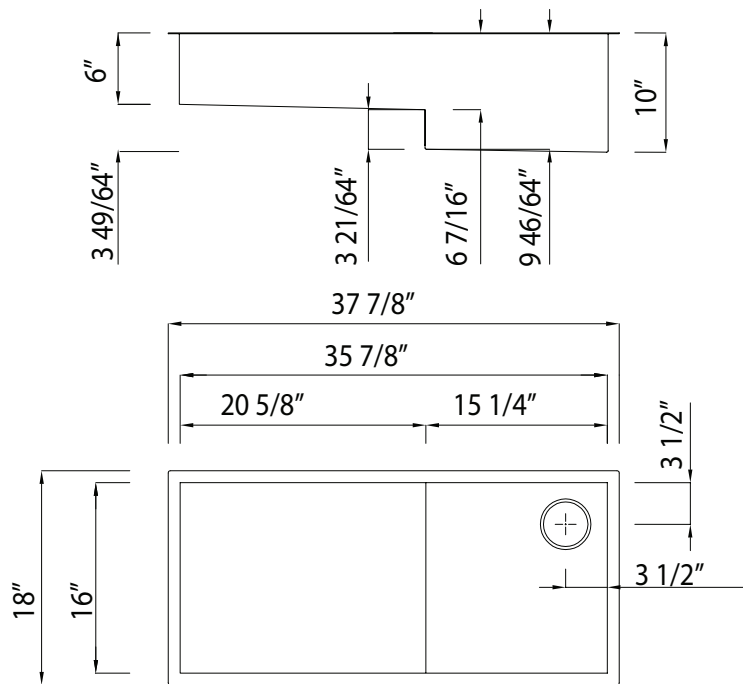

For warranty or additional information, contact:

U.S.A.
houseofrohl.com/support
1-800-777-9762

QUEBEC / MARITIMES / WESTERN CANADA
QUÉBEC / MARITIMES / OUEST CANADIEN
QUEBEC / MARITIMOS / CANADA OCCIDENTAL
houseofrohl.ca/support
1-866-473-8442

ONTARIO
houseofrohl.ca/support
1-800-287-5354