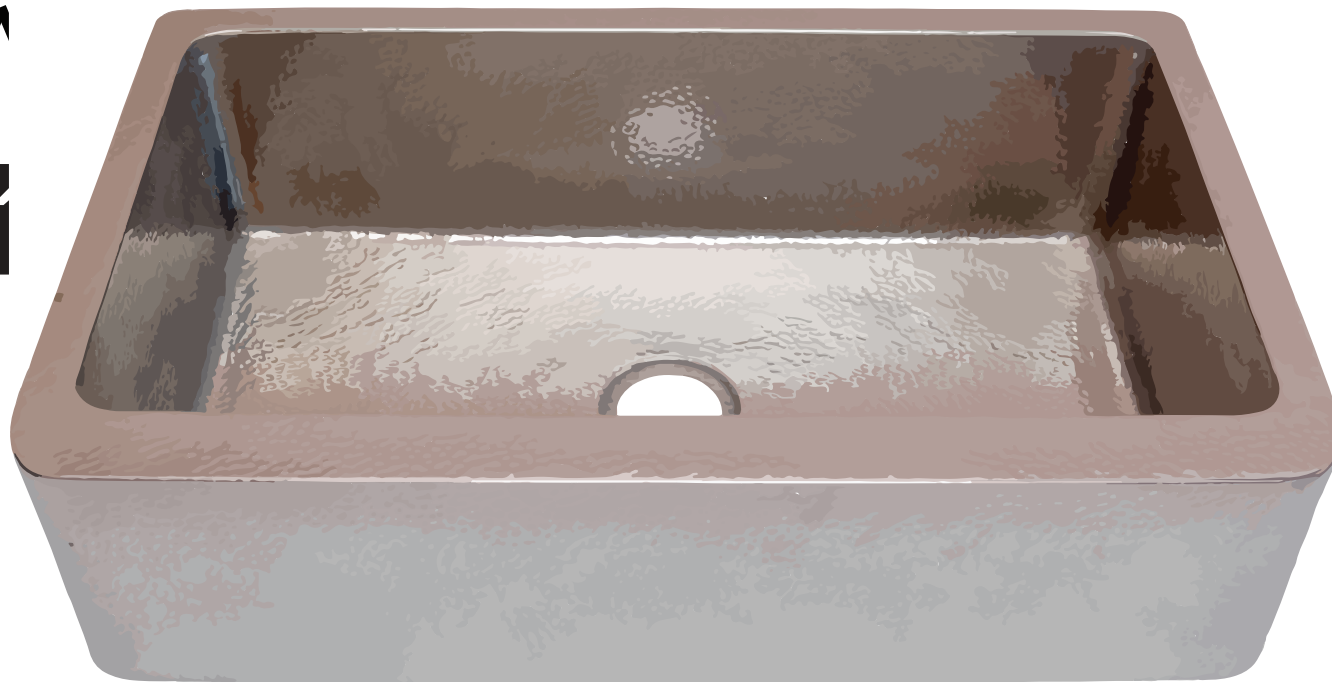

K-AZ258

FARMHOUSE KITCHEN SINK

← **36"** →

↑ **9.25"** ↓

↗ **23"** ↘

NOTE:
Every unit in this series is handmade by a skilled artisan. As a result, color, texture and size will vary slightly with each unit. The measurements displayed should be taken as an approximation of the finished product.