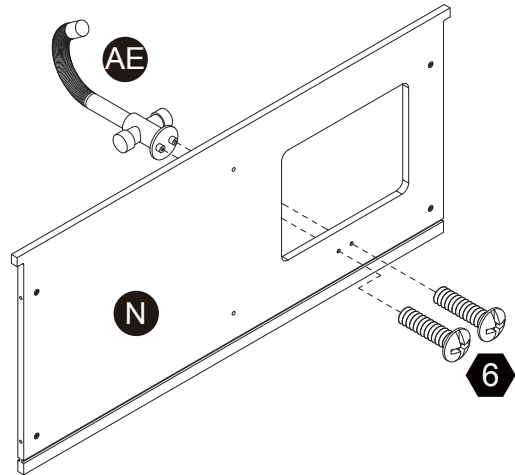

Step 13

Step 14

Step 15

Step 16

Scan for assembly instructions.