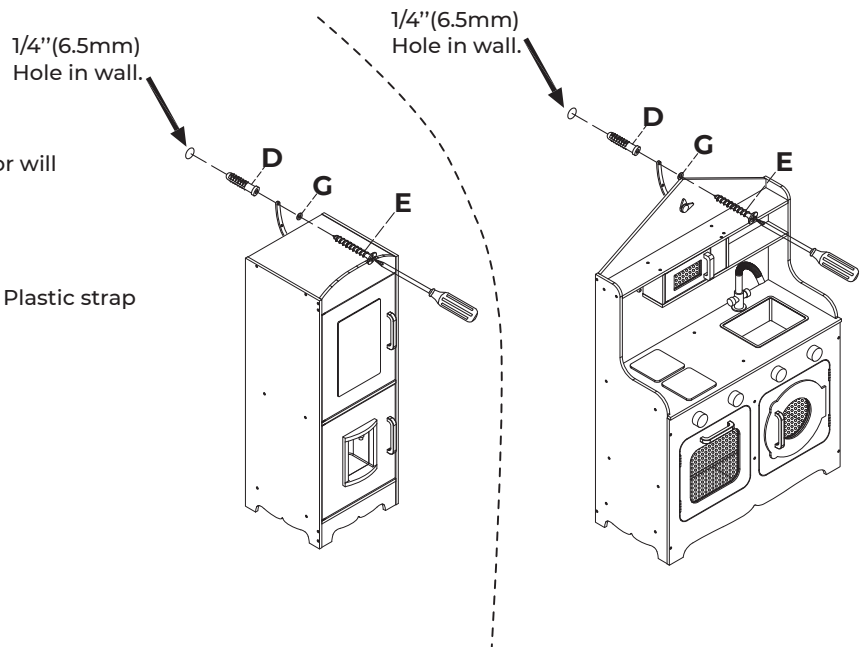

Hardware		Step 1 Attach Plastic strip to back of product. Hole predrilled in product backboard #K/O.
<p>A. Screw x 2 M4x16mm</p> 	<p>E. Wood Screw x 2 Φ4X32mm</p> 	
<p>B. Small Washer x 4 Φ10X Φ5X1mm</p> 	<p>F. Nut x 2</p> 	
<p>C. Plastic Anchor x 2</p> 	<p>G. Large Washer x 2 Φ16 X Φ6 X 1mm</p> 	
<p>D. Plastic Anchor x 2</p> 	<p>Wrench x1</p> 	
<p>The following tools (not included) are required for assembly:</p>		
 <p>Electric Drill</p>	 <p>1/4"(6.5mm) Drill Bit</p>	
	 <p>Phillips Screwdriver</p>	

## Step 2

Use 1/4"(6.5mm) drill bit to drill hole in wall.

Do not drill an oversized hole or the wall anchor will not hold tightly into the wall.

Tap wall anchor into hole.

Secure product to wall with screw "E" through Plastic strap and into wall anchor.