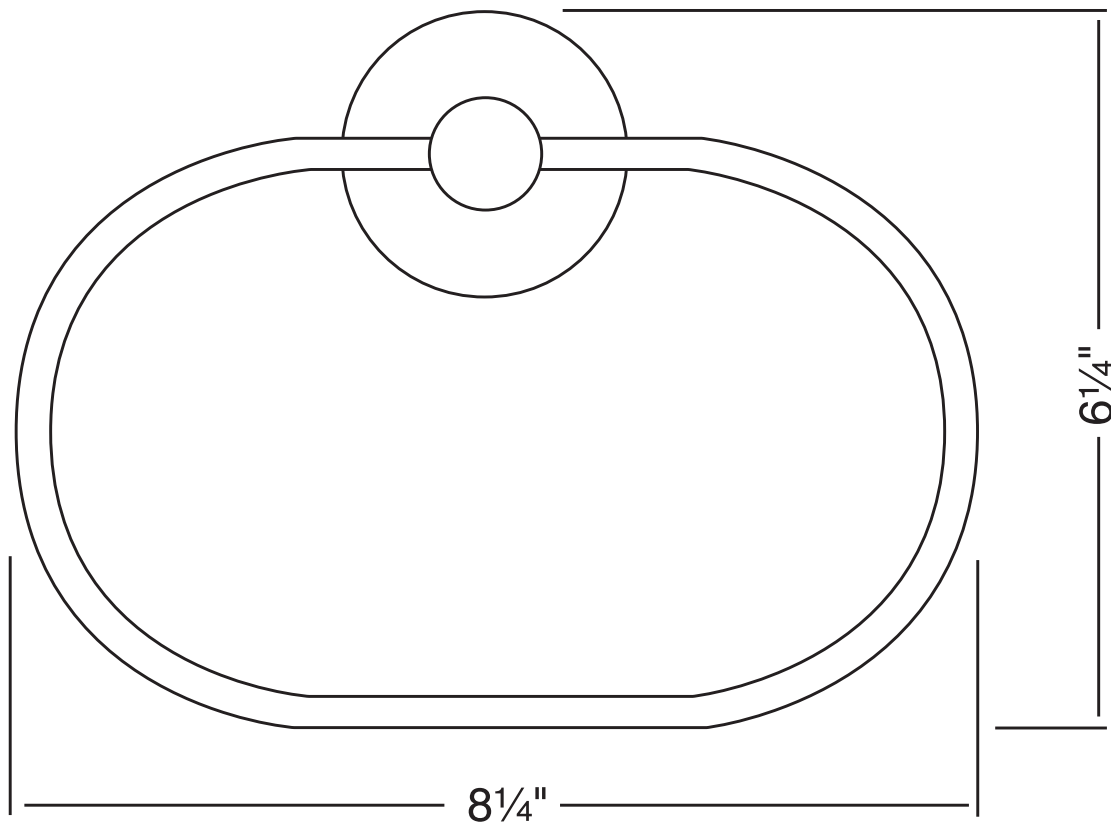

WARRANTY

- Limited Lifetime*

* No Warranty on Tuscan Brass Finish (TCB)

Consult your local ROHL showroom for additional information and specifications. For complete warranty details and a list of showrooms, go to www.rohlhome.com.