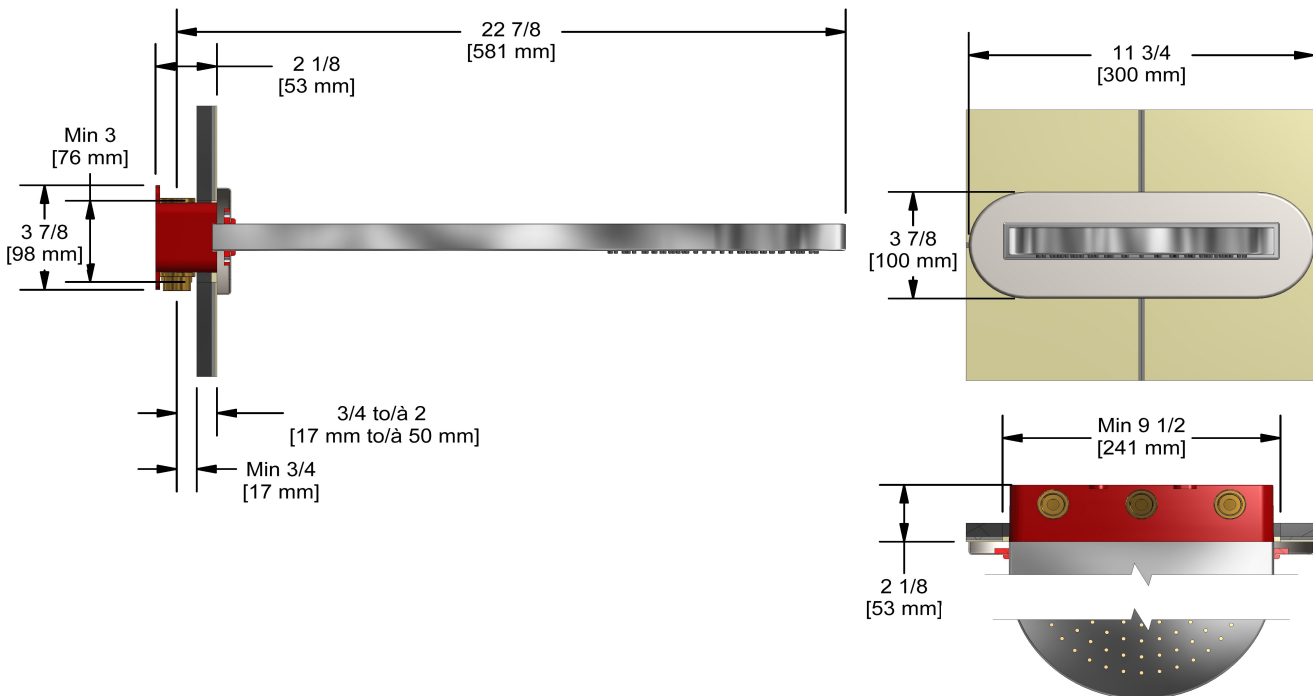

Sizes, models and finishes may differ from those presented.

Warranty

This **Riobel Inc.** product you have purchased carries a Limited Lifetime Warranty on the chrome, PVD finish, blacks and all working parts and is guaranteed from the initial purchase date against all manufacturing defects. All other finishes, including plastic components, are guaranteed for one year. All electric and/or electronic parts are covered by a 5-year limited warranty.

Customer Service

Ontario, West Canada : 888-287-5354 Quebec, Maritimes, United States : 866-473-8442

2020.11.23