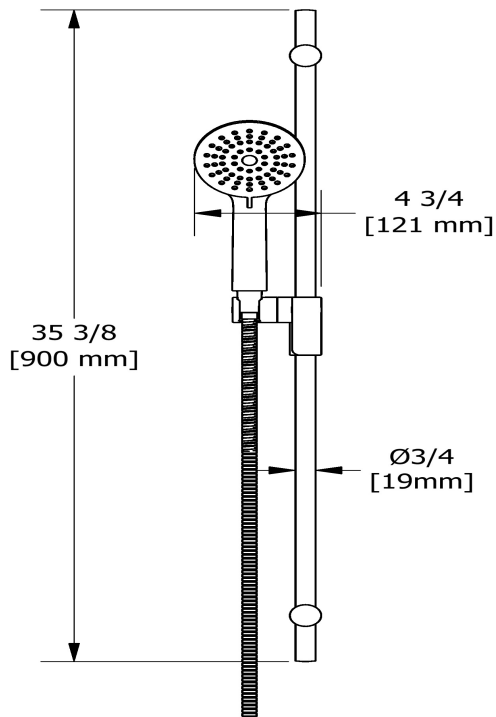

Certifications

- CSA B125.1
- ASME A112.18.1
- CMR248 Approval

Sizes, models and finishes may differ from those presented.

Warranty

This **Riobel Inc.** product you have purchased carries a Limited Lifetime Warranty on the chrome, PVD finish, blacks and all working parts and is guaranteed from the initial purchase date against all manufacturing defects. All other finishes, including plastic components, are guaranteed for one year. All electric and/or electronic parts are covered by a 5-year limited warranty.

Customer Service

Ontario, West Canada : 888-287-5354 Quebec, Maritimes, United States : 866-473-8442