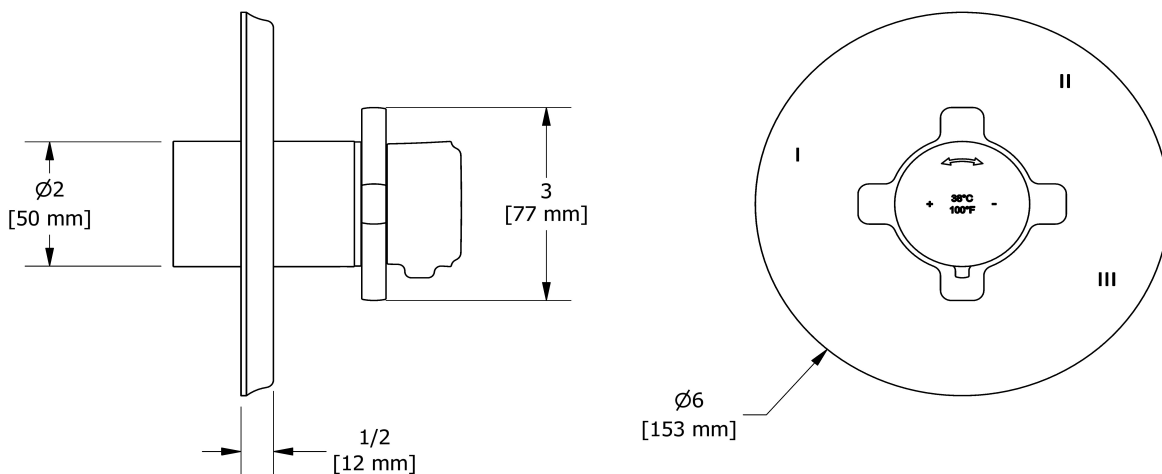

Sizes, models and finishes may differ from those presented.

Warranty

This **Riobel Inc.** product you have purchased carries a Limited Lifetime Warranty on the chrome, PVD finish, blacks and all working parts and is guaranteed from the initial purchase date against all manufacturing defects. All other finishes, including plastic components, are guaranteed for one year. All electric and/or electronic parts are covered by a 5-year limited warranty.

Customer Service

Ontario, West Canada : 888-287-5354 Quebec, Maritimes, United States : 866-473-8442

2020.11.23