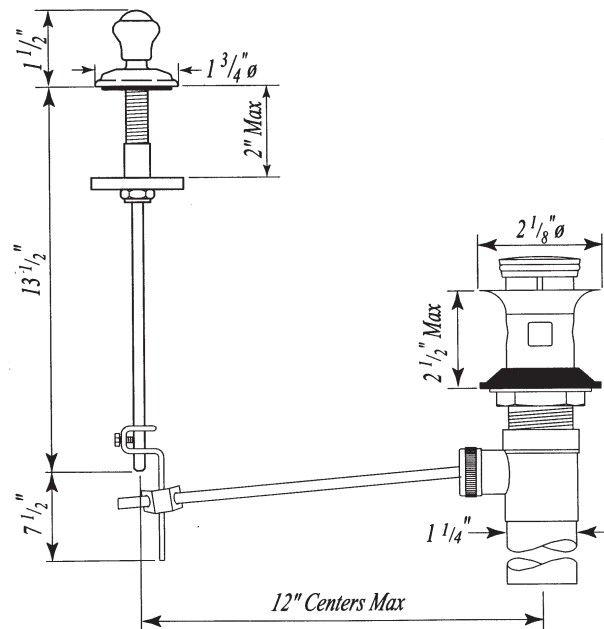

SPECIFICATIONS

DESCRIPTION

- Not for use with vessel bowls or bowls without overflow
- For use with wall mount lavatory faucets
- Fits 1 3/4" standard drain

WARRANTY

- Most products or parts carry "Limited Warranties" against manufacturing defects. For US customers please visit houseofrohl.com/support and for Canadian customers please visit houseofrohl.ca/support for complete product and finish warranty.

Remote Pop-Up Set With Overflow

MODEL: U.6702

For warranty or additional information, contact:

U.S.A.
houseofrohl.com/support
1-800-777-9762

QUEBEC / MARITIMES / WESTERN CANADA
QUÉBEC / MARITIMES / OUEST CANADIEN
QUEBEC / MARITIMOS / CANADA OCCIDENTAL
houseofrohl.ca/support
1-866-473-8442

ONTARIO
houseofrohl.ca/support
1-800-287-5354