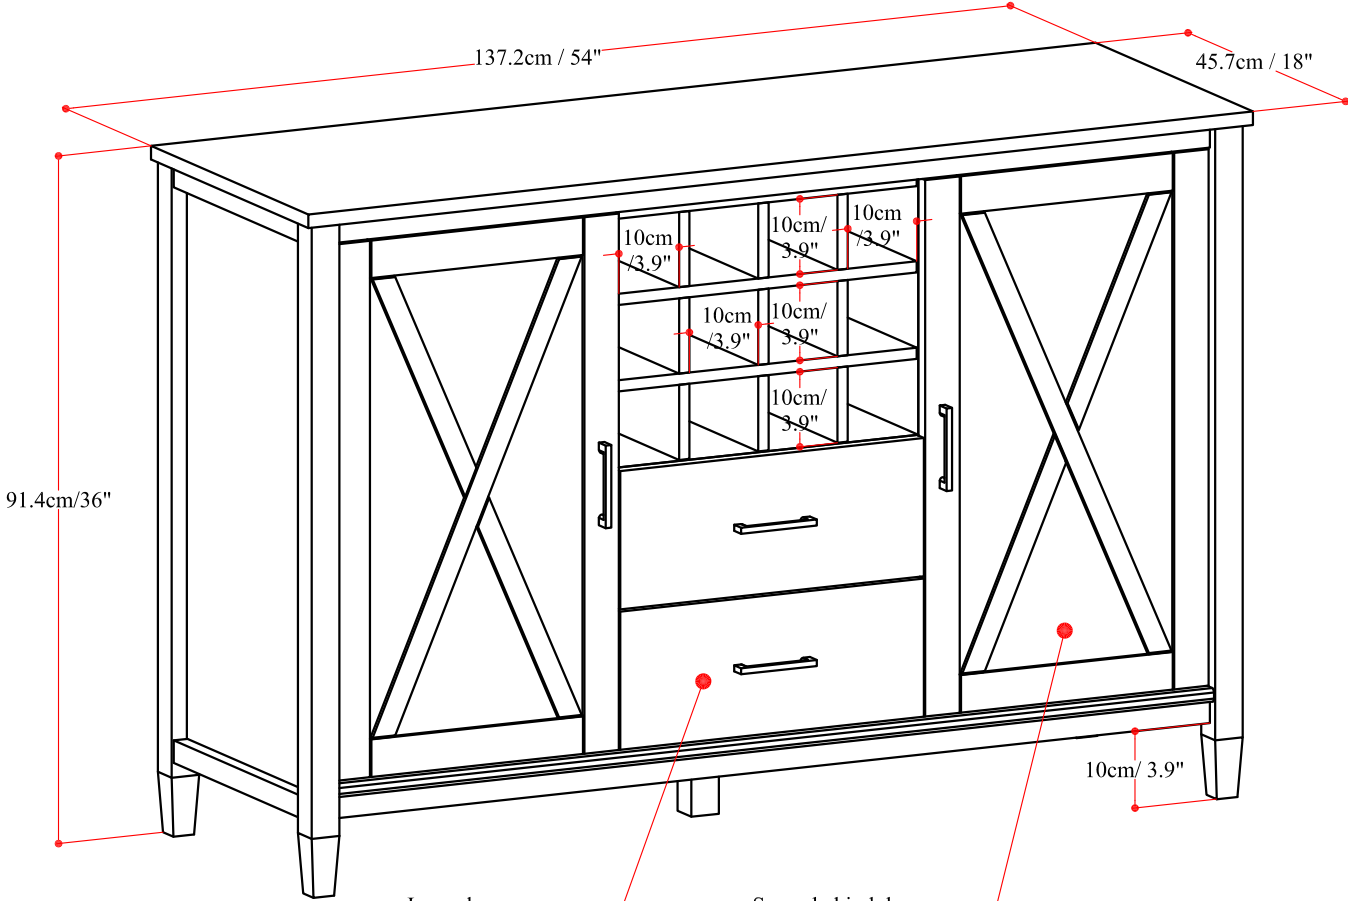

# ELA SIDEBOARD WITH WINE STORAGE

Inner drawer:  
W38.9cm / 15.3" x D28.3cm /  
11.1" x H10.7cm / 4.2" x 2pcs

Space behind door:  
W39.5cm / 15.6" x D40.9cm /  
16.1" x H71.8cm / 28.3" x 2pcs

Net Weight : 105.4 ( lb )