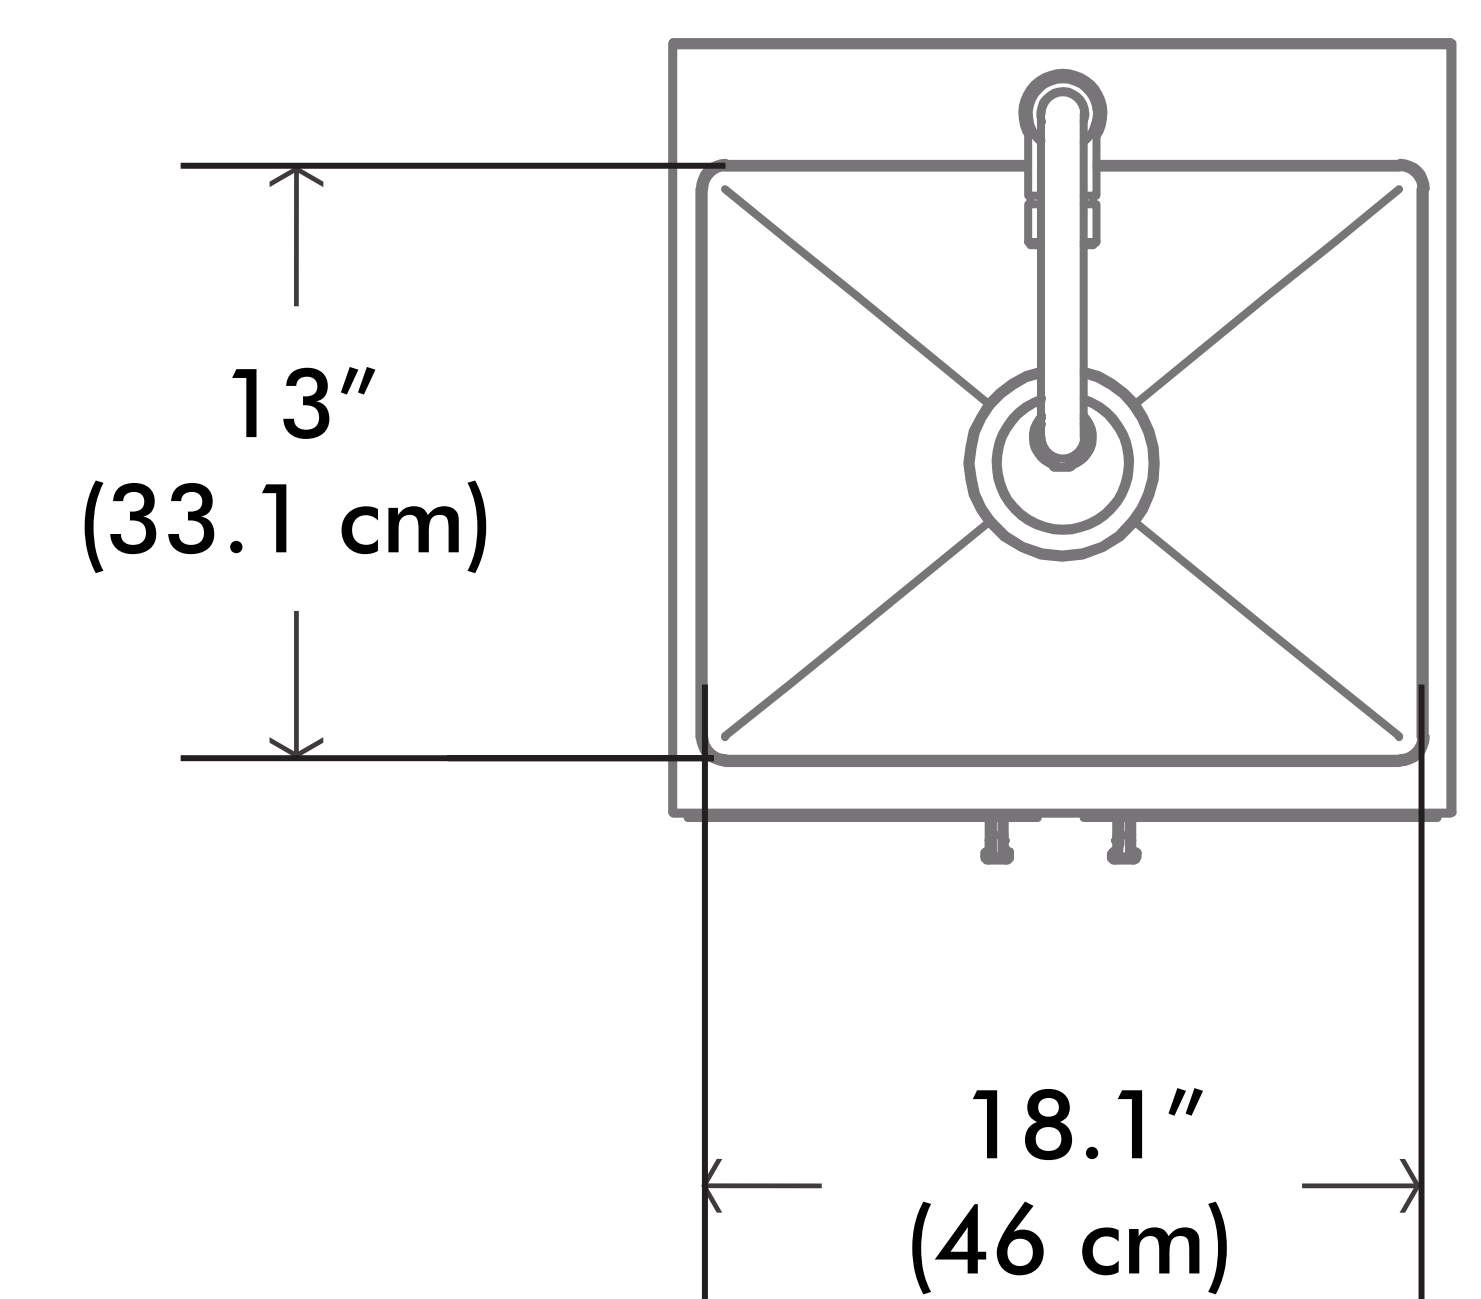

Reed

20 inch Laundry Cabinet with Faucet and SS Sink

Inner dimensions :
W - 18.3" / 46.5 cm
D - 16.3" / 41.4 cm
H - 12" / 30.5 cm

Inner dimensions :
W - 16.1" / 41 cm
D - 10.6" / 27 cm
H - 4.9" / 12.5 cm

Net weight: 66.4 lbs / 30.1 Kgs