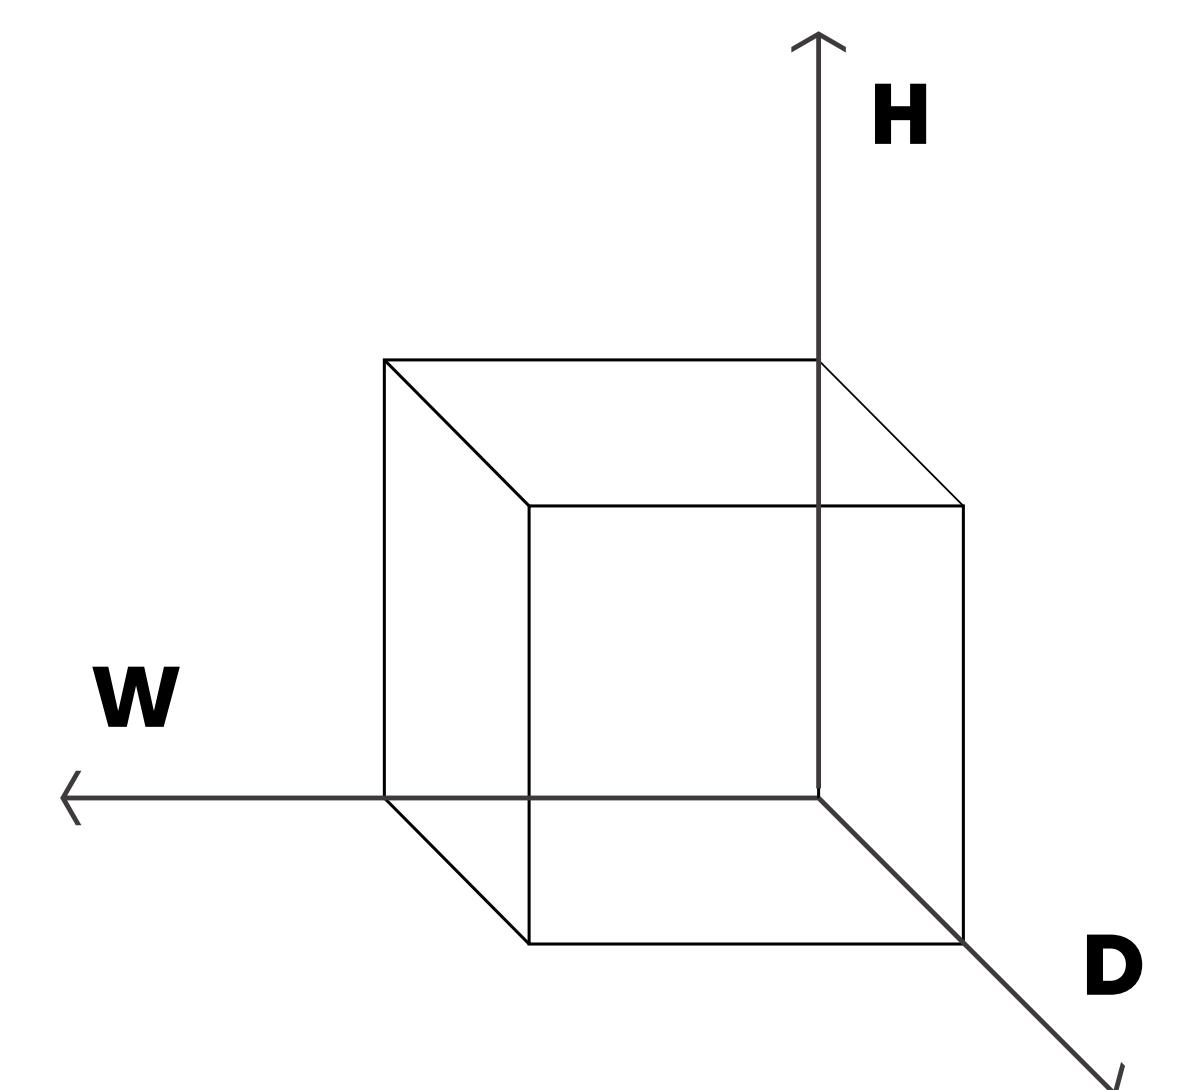

Reed

20 inch Laundry Cabinet with Faucet and SS Sink

Inner dimensions :
W - 18.3" / 46.5 cm
D - 16.3" / 41.4 cm
H - 12" / 30.5 cm

Inner dimensions :
W - 16.1" / 41 cm
D - 10.6" / 27 cm
H - 4.9" / 12.5 cm

Net weight: 66.4 lbs / 30.1 Kgs