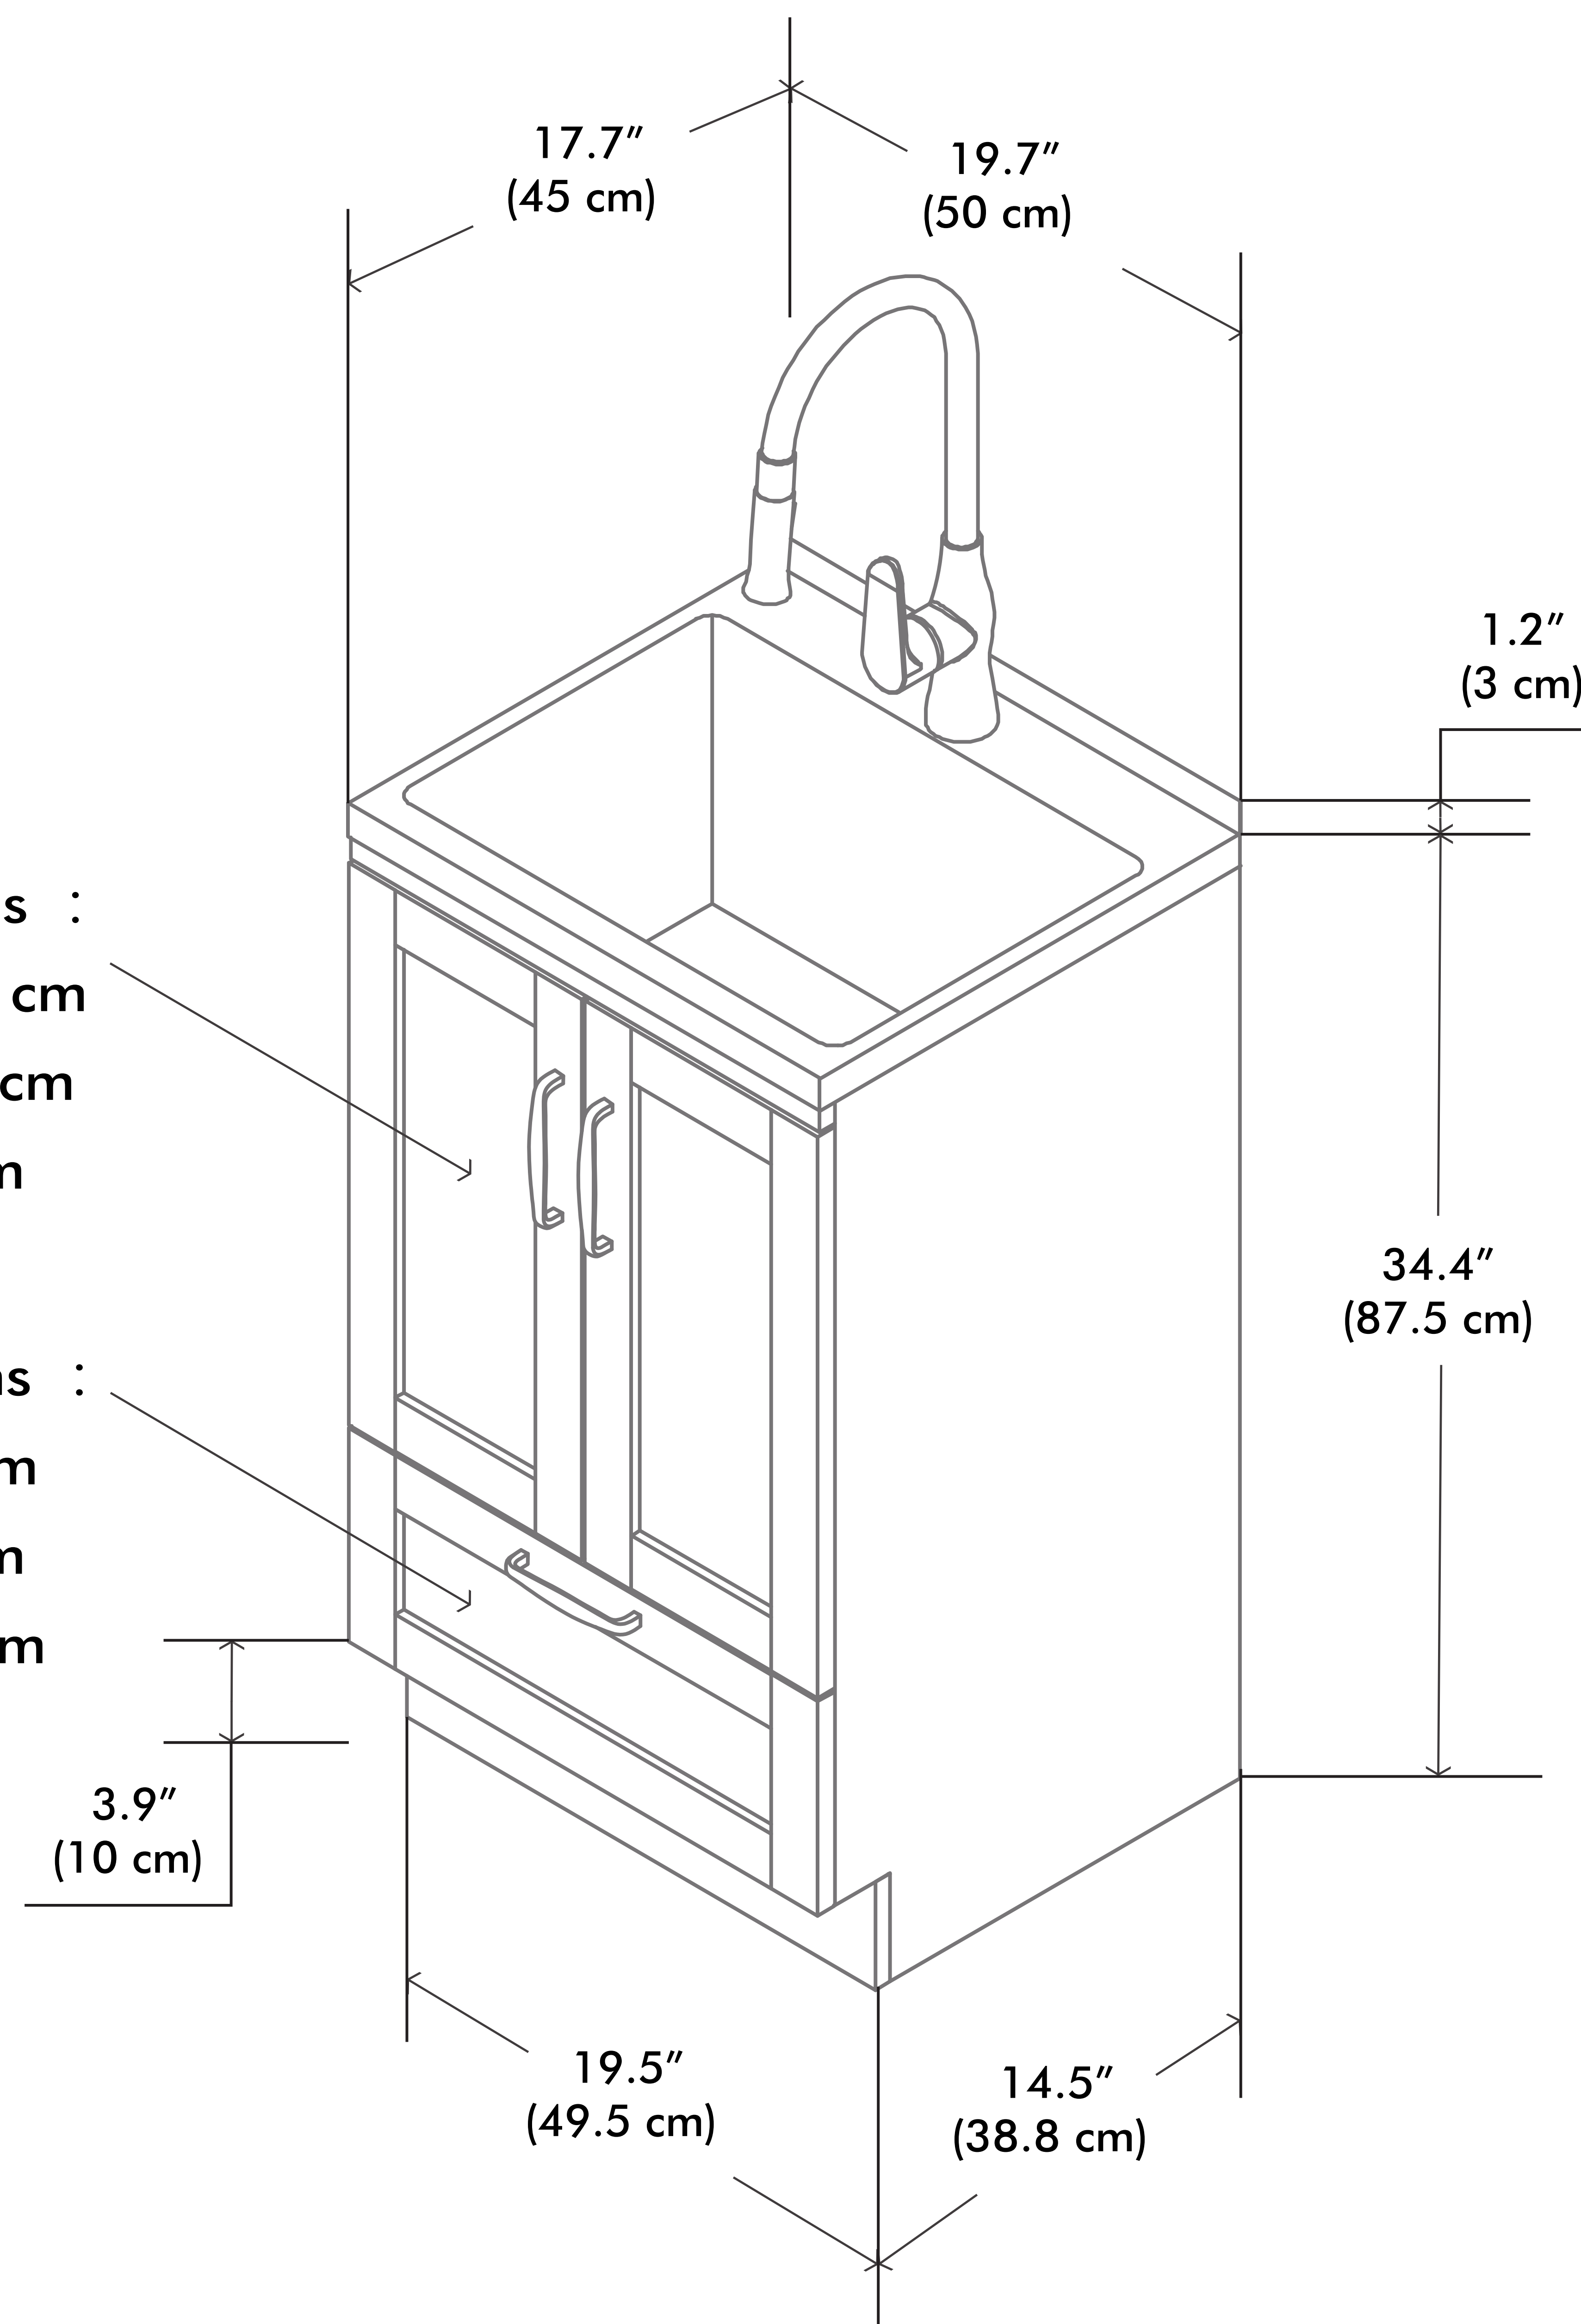

Reed

20 inch Laundry Cabinet with Faucet and SS Sink

Inner dimensions :
W - 18.3" / 46.5 cm
D - 16.3" / 41.4 cm
H - 12" / 30.5 cm

Inner dimensions :
W - 16.1" / 41 cm
D - 10.6" / 27 cm
H - 4.9" / 12.5 cm

Net weight: 66.4 lbs / 30.1 Kgs