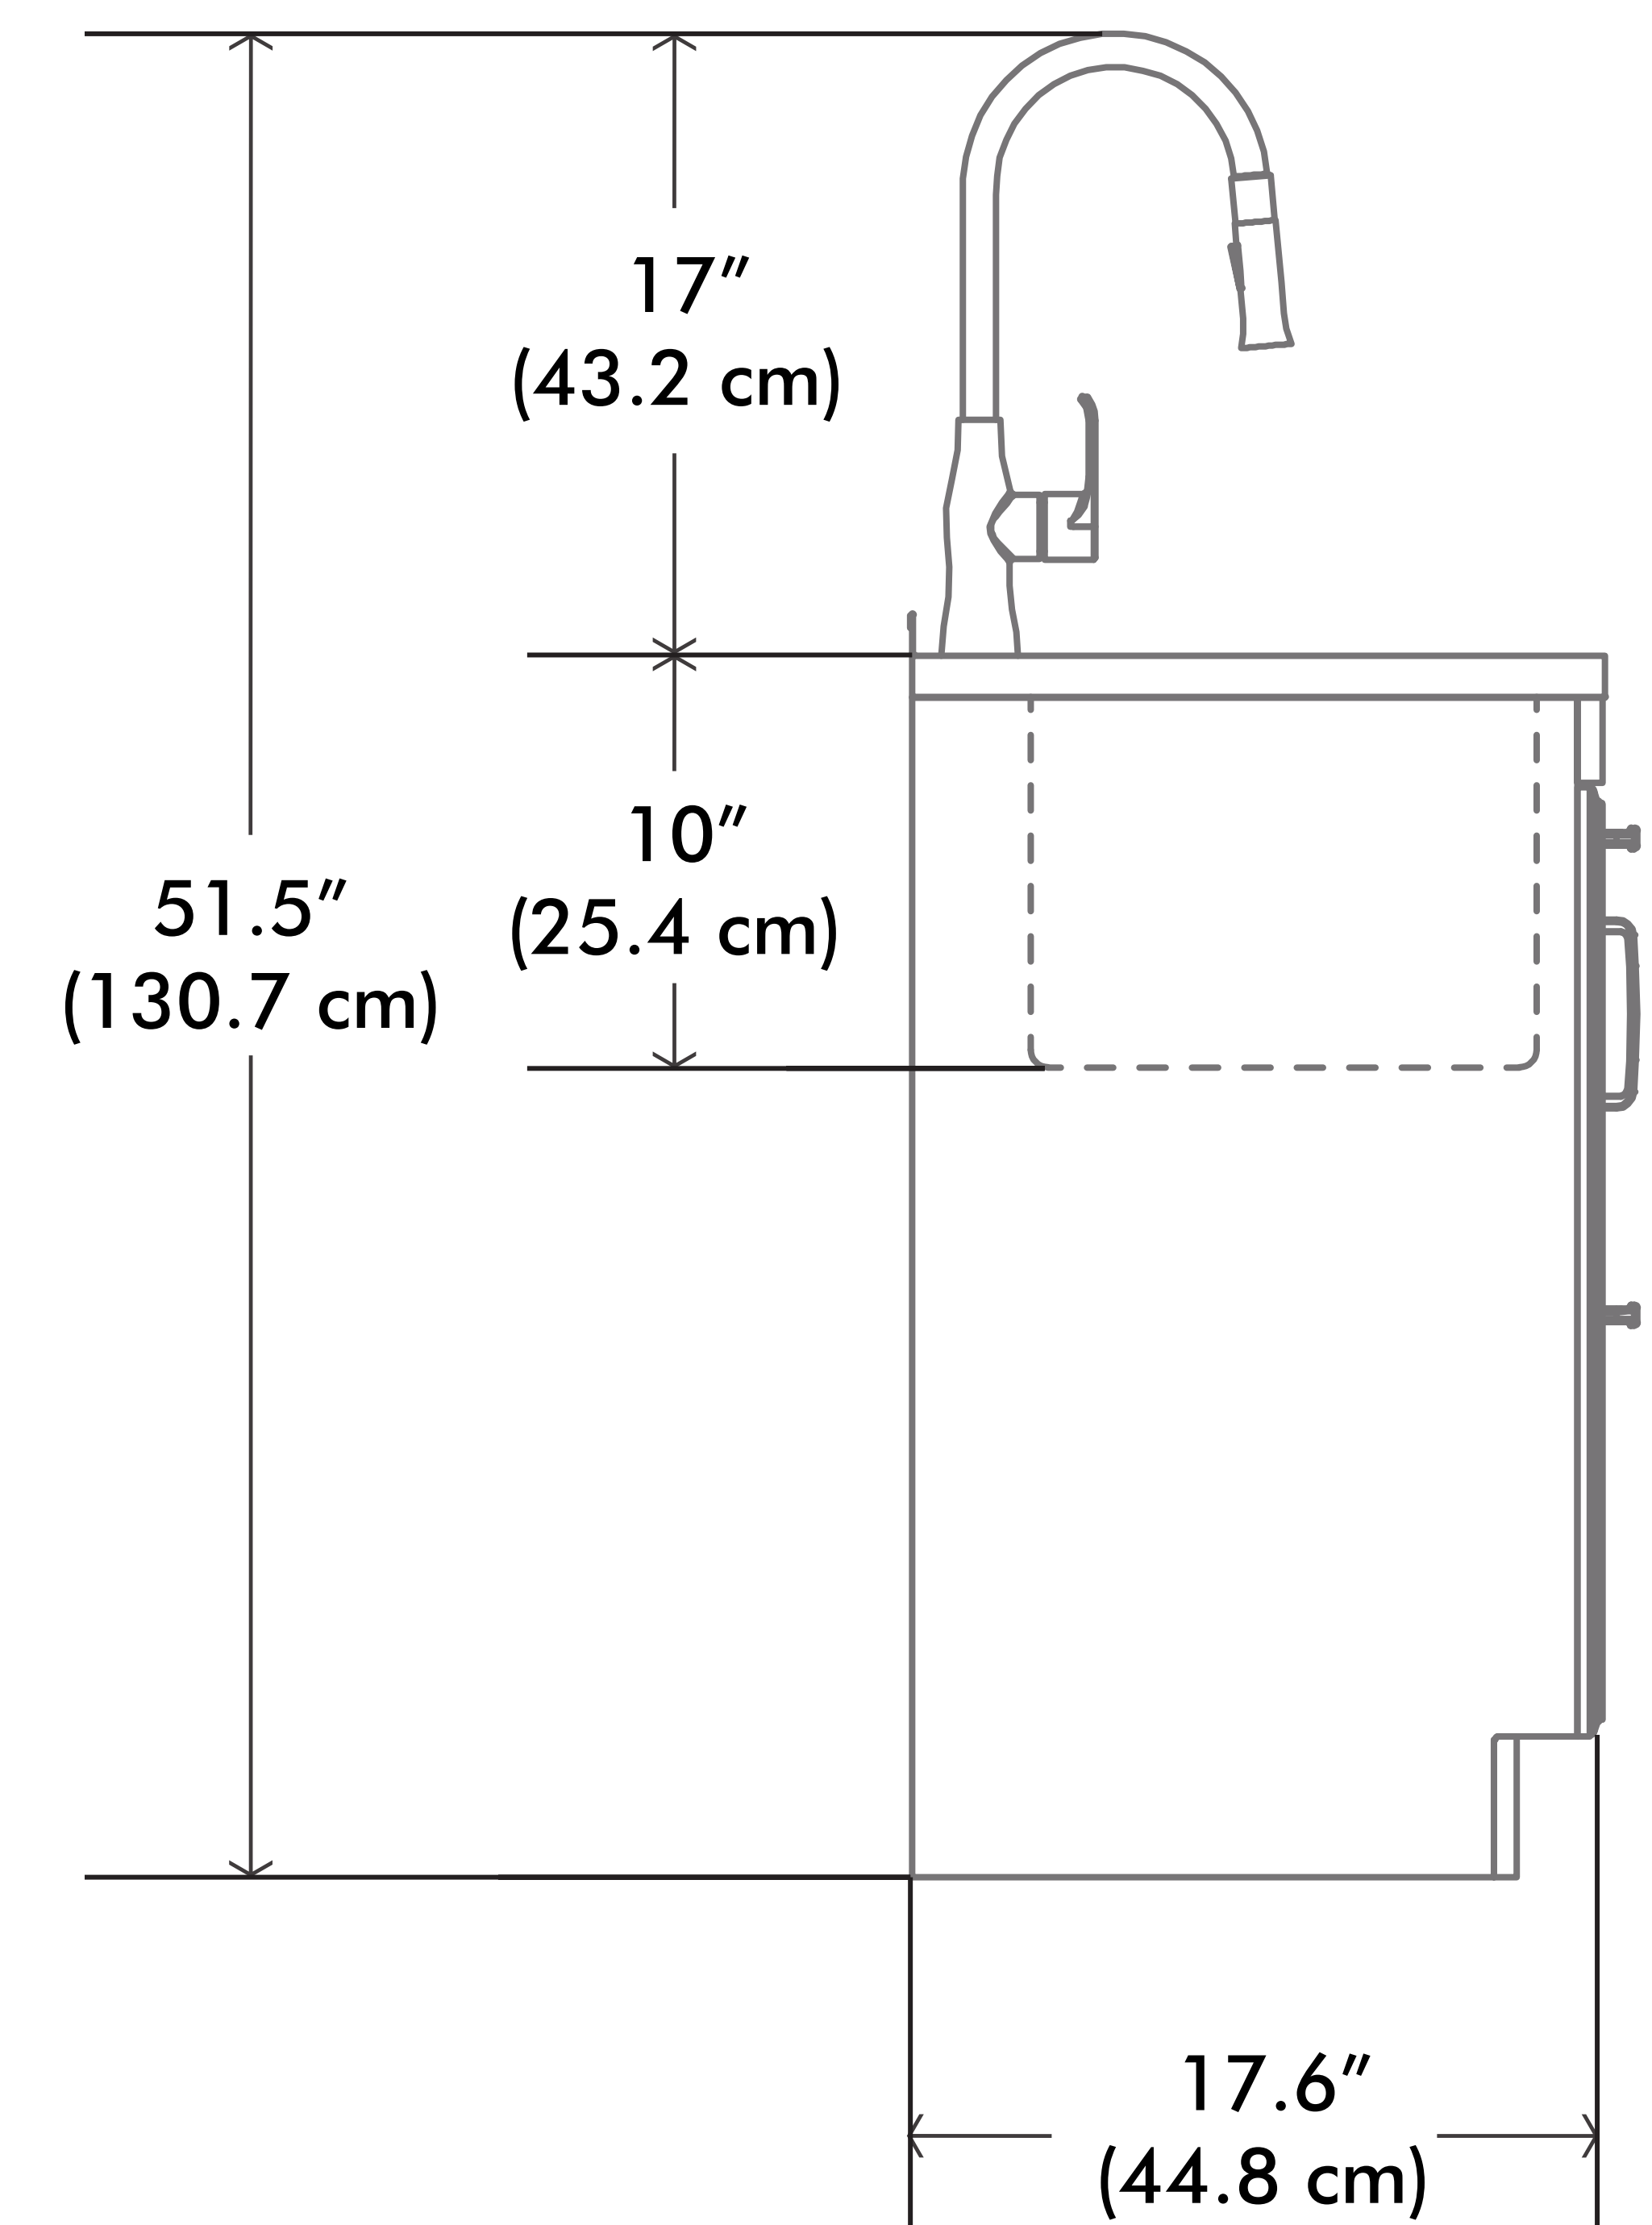

Reed

20 inch Laundry Cabinet with Faucet and SS Sink

Inner dimensions :
W - 18.3" / 46.5 cm
D - 16.3" / 41.4 cm
H - 12" / 30.5 cm

Inner dimensions :
W - 16.1" / 41 cm
D - 10.6" / 27 cm
H - 4.9" / 12.5 cm

Net weight: 66.4 lbs / 30.1 Kgs