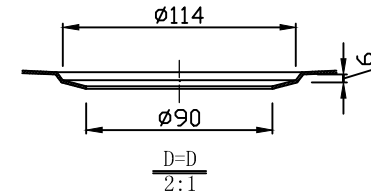

Model: K-AZ3219-2A

Dimensions: 32 in. L x 19 in. W x 10 in. H

Basin Depth: 10 in.

Search the model IDs below to find out more about the dynamic Kitchen Faucet options available through ANZZI.

Finishes: CH,BN
MODEL: KF-AZ034
KF-AZ034BN