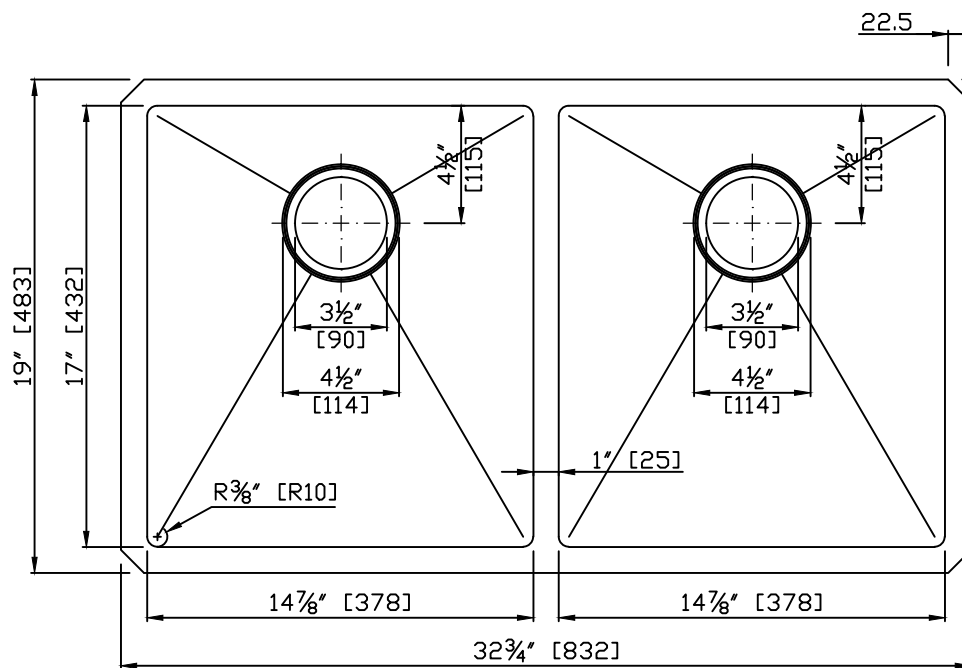

Model: K-AZ3219-2A

Dimensions: 32 in. L x 19 in. W x 10 in. H

Basin Depth: 10 in.

Search the model IDs below to find out more about the dynamic Kitchen Faucet options available through ANZZI.

Finishes: CH,BN
MODEL: KF-AZ034
KF-AZ034BN