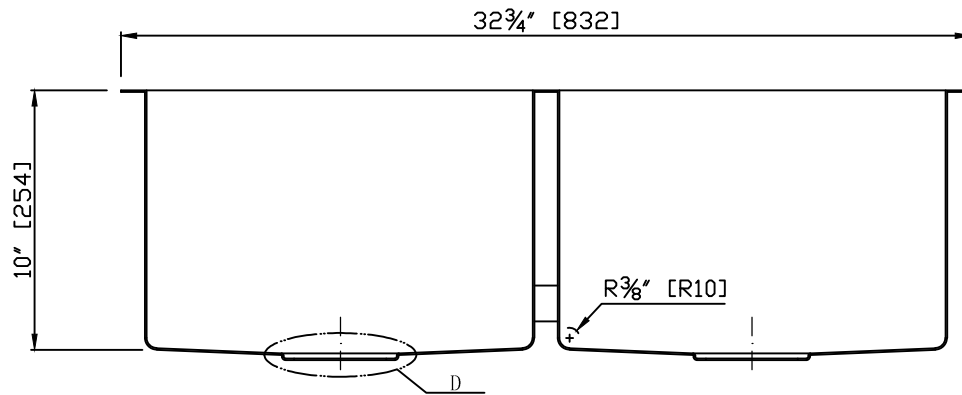

Model: K-AZ3219-2A

Dimensions: 32 in. L x 19 in. W x 10 in. H

Basin Depth: 10 in.

Search the model IDs below to find out more about the dynamic Kitchen Faucet options available through ANZZI.

Finishes: CH,BN
MODEL: KF-AZ034
KF-AZ034BN