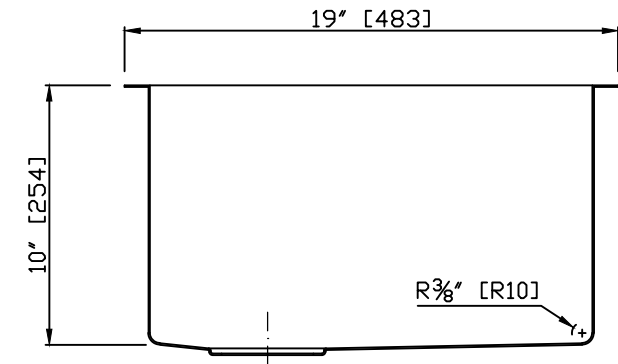

Model: K-AZ3219-2A

Dimensions: 32 in. L x 19 in. W x 10 in. H

Basin Depth: 10 in.

Search the model IDs below to find out more about the dynamic Kitchen Faucet options available through ANZZI.

Finishes: CH,BN
MODEL: KF-AZ034
KF-AZ034BN