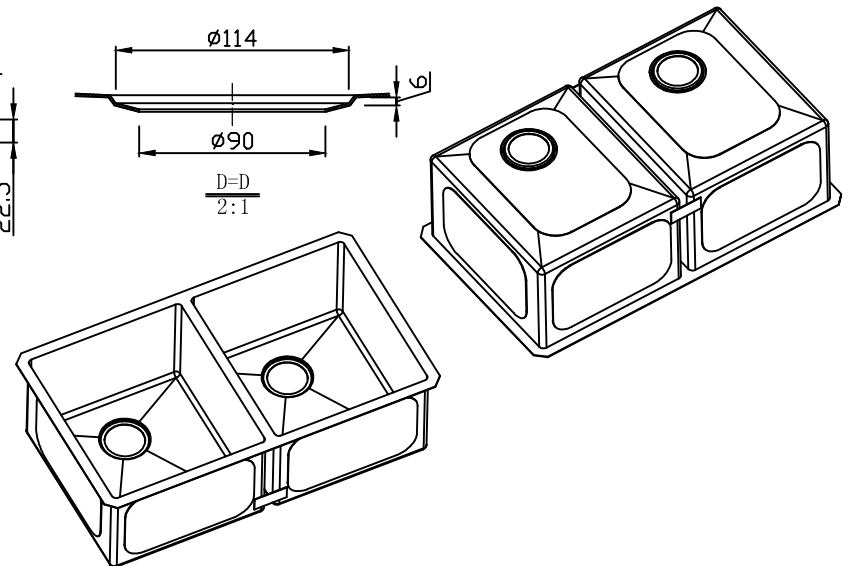

Model: K-AZ3219-2A

Dimensions: 32 in. L x 19 in. W x 10 in. H

Basin Depth: 10 in.

Search the model IDs below to find out more about the dynamic Kitchen Faucet options available through ANZZI.

Finishes: CH,BN
MODEL: KF-AZ034
KF-AZ034BN