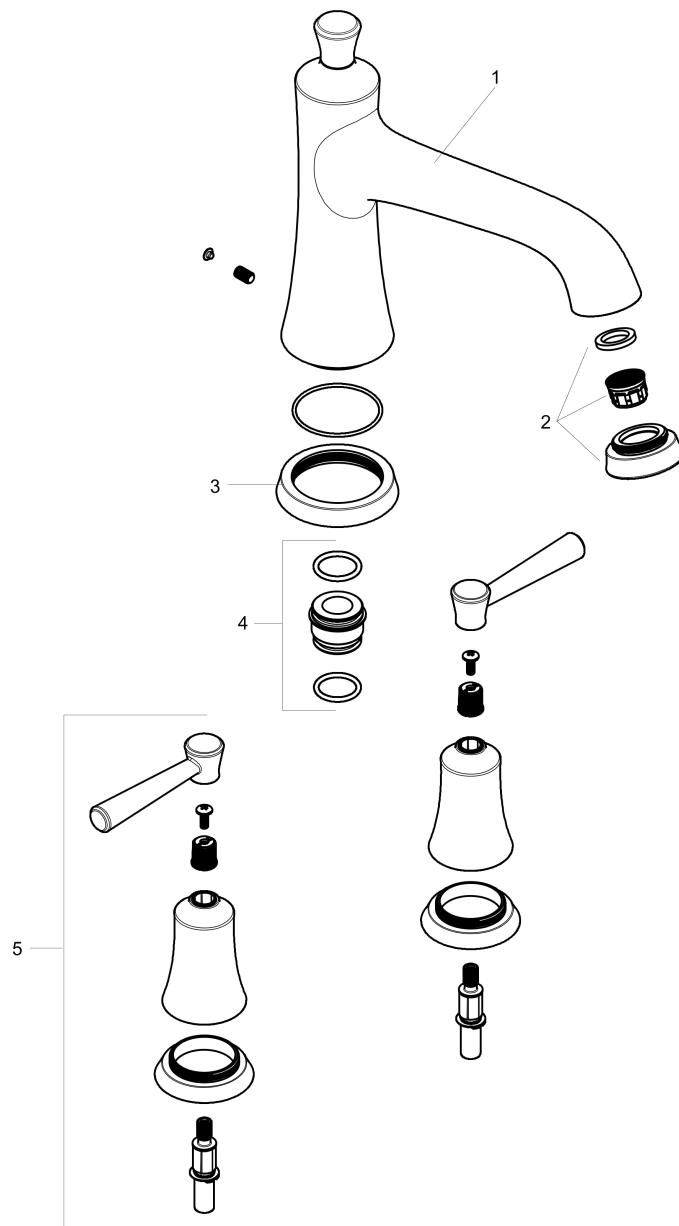

**Joleena**  
**3-Hole Roman Tub Set Trim**  
 Finishes : **chrome** Part no. : **04776000**

**Description**

**Features**

- Flow: 5.81 GPM (22 L/Min)
- 90° ceramic valves

**Item details**

List Price \$ 398.00

**Compliance**

**Product image**

**Scale drawing**

**Joleena**

**3-Hole Roman Tub Set Trim**

Finishes : **chrome** Part no. : **04776000**

**Exploded drawing**

Year of production: >01/20

**Joleena**

**3-Hole Roman Tub Set Trim**

Finishes : **chrome** Part no. : **04776000**

**Spare parts list**

Year of production: >01/20

Pos.	Description	Part no.	Price	PU
1	spout cpl.	93545000	-	1
2	aerator M22x1	93543001	-	1
3	escutcheon for spout	93544000	-	1
4	adapter for spout	88512000	-	1
5	handle	93542000	-	1