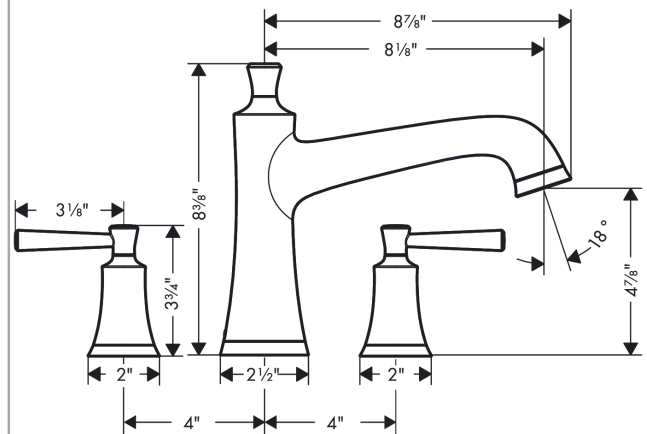

**Joleena**  
**3-Hole Roman Tub Set Trim**  
 Finishes : **chrome** Part no. : **04776000**

**Description**

**Features**

- Flow: 5.81 GPM (22 L/Min)
- 90° ceramic valves

**Item details**

List Price \$ 398.00

**Compliance**

**Product image**

**Scale drawing**

**Joleena**

**3-Hole Roman Tub Set Trim**

Finishes : **chrome** Part no. : **04776000**

**Exploded drawing**

Year of production: >01/20

**Joleena**

**3-Hole Roman Tub Set Trim**

Finishes : **chrome** Part no. : **04776000**

**Spare parts list**

Year of production: >01/20

Pos.	Description	Part no.	Price	PU
1	spout cpl.	93545000	-	1
2	aerator M22x1	93543001	-	1
3	escutcheon for spout	93544000	-	1
4	adapter for spout	88512000	-	1
5	handle	93542000	-	1