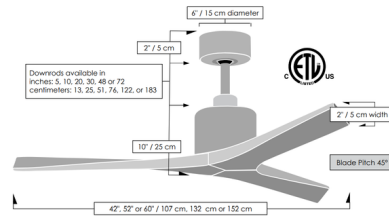

### Specifications

BLADE COLOR	Matte White
BODY FINISH	Matte White
WATTAGE	N/A
DIMMER	N/A
DIMENSIONS	42"W x 22"H
BULB	N/A
COUNTRY OF ORIGIN	China

CLICK TO VIEW PRODUCT

Notes: