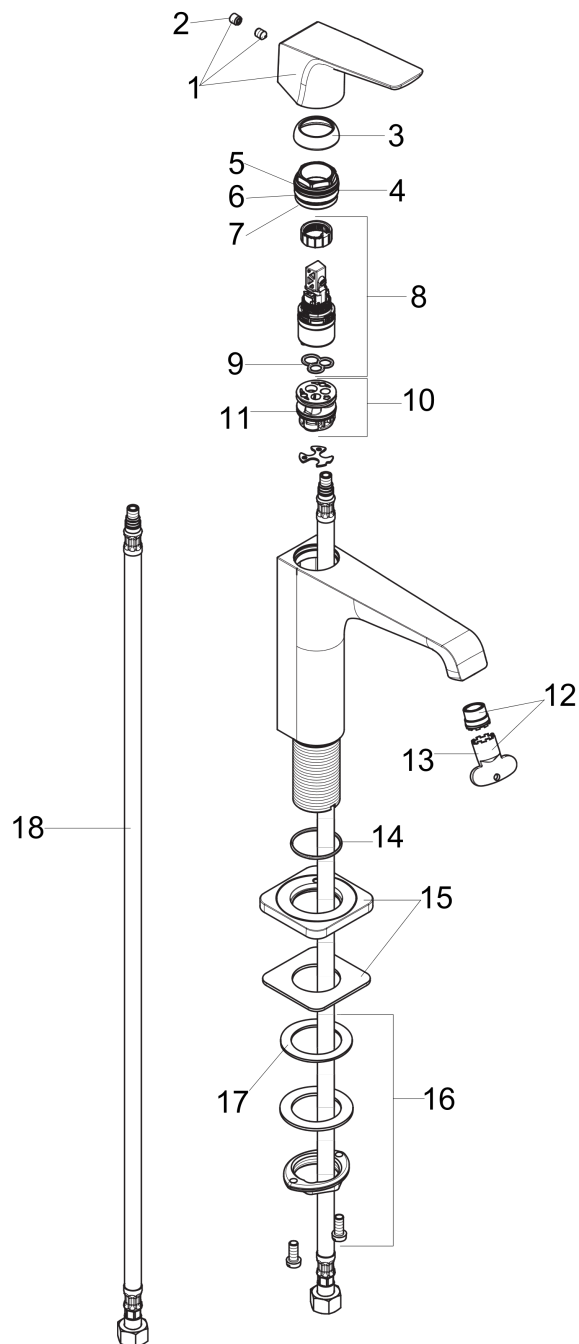

AXOR Citterio E
Single-Hole Faucet 250 with Lever Handle, 1.2 GPM
 Finishes : **chrome** Part no. : **36113001**

Description

Features

- Laminar spray
- Flow: 1.2 GPM (4.5 L/Min)
- Ceramic cartridge
- Does not include: Pop-up assembly

Technology

Product image

Scale drawing

AXOR Citterio E
Single-Hole Faucet 250 with Lever Handle, 1.2 GPM
Finishes : **chrome** Part no. : **36113001**

Exploded drawing

Year of production: >07/16

AXOR Citterio E
Single-Hole Faucet 250 with Lever Handle, 1.2 GPM
 Finishes : **chrome** Part no. : **36113001**

Spare parts list

Year of production: >07/16

Pos.	Description	Part no.	PC	PU
1	handle	92593000	0	1
2	screw cover	96762000	0	1
3	flange	98863000	0	1
4	nut	98864000	0	1
5	O-Ring 22x2	98185000	0	1
6	O-ring 28x1,5	98421000	0	1
7	O-ring 25x1,5	98146000	0	1
8	cartridge, assy	95973001	0	1
9	seal	98865000	0	1
10	adapter for cartridge	98866000	0	1
11	O-ring 23x2	98398000	0	1
12	aerator laminar M16,5x1 (4,5 l/min)	92876000	0	1
13	special tool	98987000	0	1
14	O-ring 30x1,5	98433000	0	1
15	escutcheon	92190000	0	1
16	fixing set (Ø 32)	13961000	0	1
17	lever collar	97548000	0	1
18	connection hose 35½" M8x0,75 3/8"	96316001	0	1