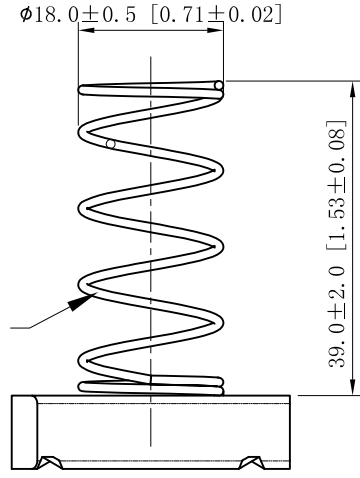

SIDES	BOTTOM
Material: Steel-0.385"- Q235, Zinc plated	

DESCRIPTION
TRADE REFERENCE TERMS

STANDARD PACKING
50 PCS

This data sheet is for reference only .GARVIN INDUSTRIES reserves the right to make changes to the design without prior notice.

GARVIN INDUSTRIES		
TITLE		
SIZE	DWG NO.	REV
A4	SNRS1213	
DATA SHEET		