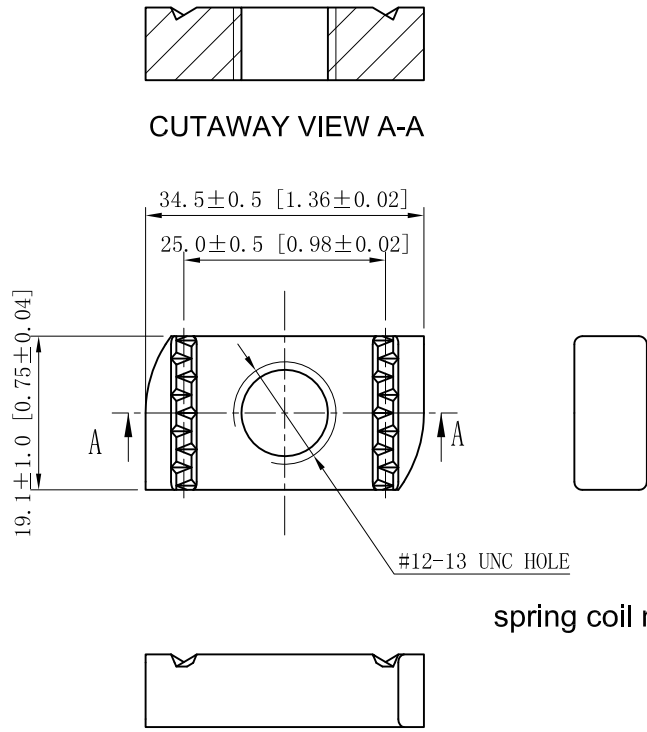

SIDES	BOTTOM
Material: Steel-0.385"- Q235, Zinc plated	

DESCRIPTION
TRADE REFERENCE TERMS

STANDARD PACKING
50 PCS

This data sheet is for reference only .GARVIN INDUSTRIES reserves the right to make changes to the design without prior notice.

GARVIN INDUSTRIES		
TITLE		
SIZE	DWG NO.	REV
A4	SNRS1213	
DATA SHEET		