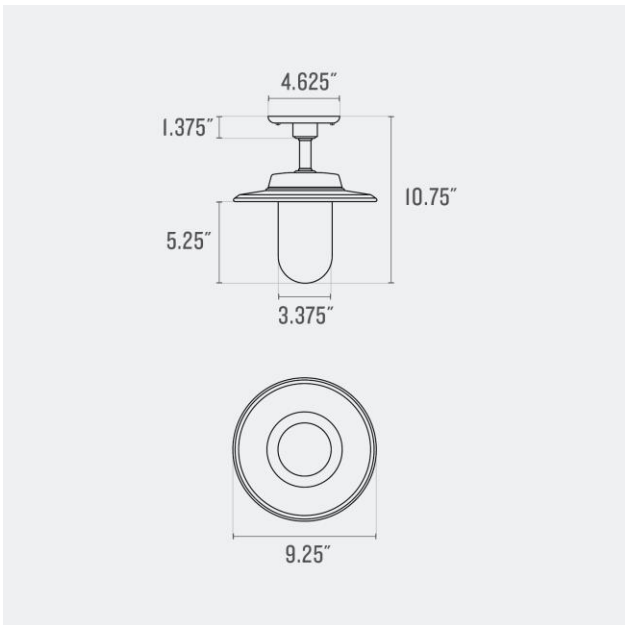

SCHOOLHOUSE

Factory 2 Flush Mount

Application: Flush Mount

Product Origin: Processed and assembled in Portland, Oregon using ethically-sourced domestic and global components.

UL Listed: Yes

Max Wattage: 60 W

Voltage: 120/220 Volts

Location Rating: Wet

Dimensions:

Overall: 10.75" H x 9.25" W x 9.25" D

Shade: 5.25" H x 3.375" W x 3.375" D

Canopy: 1.375" H x 4.625" W x 4.625" D

Materials: Aluminum, Steel, Glass

One year guarantee