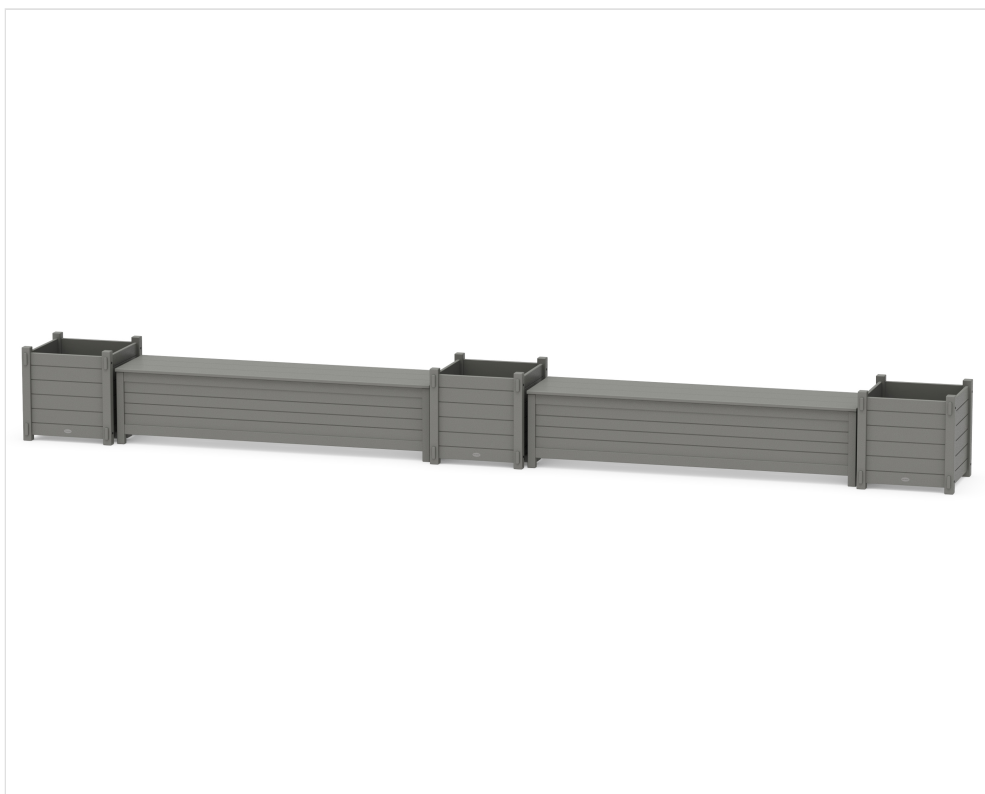

POLYWOOD®

Sustainable Outdoor Furniture

CLIMATETUFF™
MATERIALS

COLORSTAY™
TECHNOLOGY

MADE IN
THE USA

CONSCIOUSLY
CRAFTED

72" Nautical Straight Double Planter Storage Bench Set- Large

BRAND | POLYWOOD®

COLLECTION | Nautical

SKU | PWS2986-1

SET WEIGHT + DIMENSIONS

Overall Set Weight	127.5 lbs
Recommended Minimum Space (Based on pictured configuration)	117.0" W x 21.0" H x 117.0" D

INDIVIDUAL ITEM DIMENSIONS

Qty	NAME	SKU	DIMENSIONS (W x H x D)
2	Nautical 72" Storage Bench	BNS722	72.25" x 17.03" x 17.58"
3	Nautical Large Square Planter Box	6321S	21.53" x 21.0" x 20.73"
4	Modular Planter Connection Block	P15675	1.5" x 4.0" x 12.5"