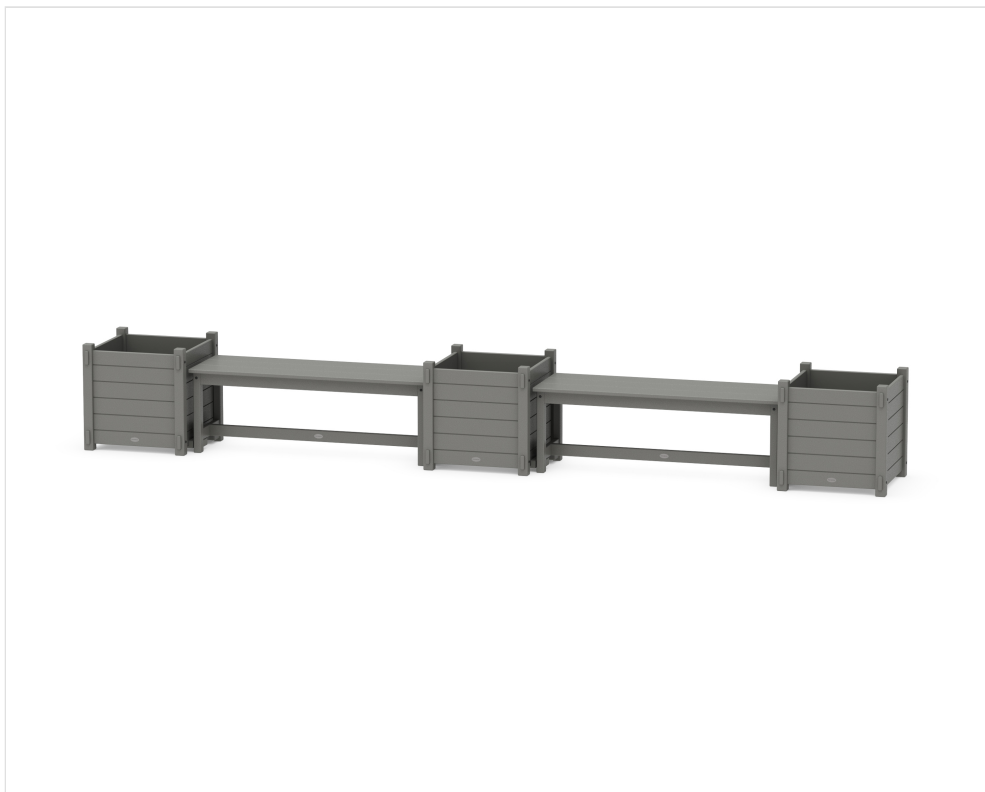

POLYWOOD®

Sustainable Outdoor Furniture

CLIMATETUFF™
MATERIALS

COLORSTAY™
TECHNOLOGY

MADE IN
THE USA

CONSCIOUSLY
CRAFTED

48'' Nautical Straight Double Planter Bench Set - Large

BRAND | POLYWOOD®

COLLECTION | Nautical

SKU | PWS3026-1

SET WEIGHT + DIMENSIONS

Overall Set Weight	207.5 lbs
Recommended Minimum Space (Based on pictured configuration)	92.0'' W x 21.0'' H x 92.0'' D

INDIVIDUAL ITEM DIMENSIONS

Qty	NAME	SKU	DIMENSIONS (W x H x D)
2	48'' Planter Bench	BNP48	48.0'' x 16.75'' x 16.38''
3	Nautical Large Square Planter Box	6321S	21.53'' x 21.0'' x 20.73''
4	Modular Planter Connection Block	P15675	1.5'' x 4.0'' x 12.5''