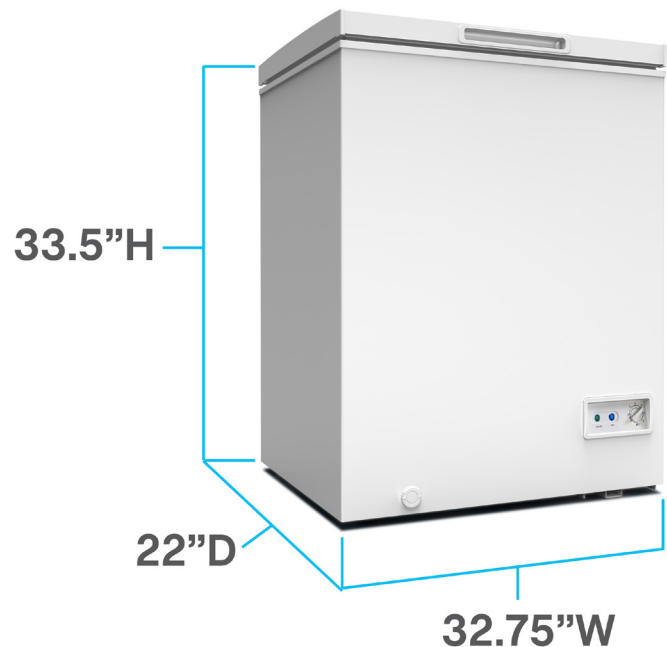

Garage Ready 7.0 cu. ft. Chest Freezer, in White

Stock up and store more of your favorite frozen foods while saving time and money with the 7.0 cubic feet white deep freezer from West Bend. The garage ready chest freezer can handle hot or cold temperatures while maintaining an optimal temperature inside.

- 7.0 cu. ft. capacity
- Single flip-up lid with handle for easy access
- Easy-to-clean interior

Specifications

Installation Type: Freestanding
Assembled Dims: 22" x 32.75" x 33.50"
Assembled Wgt (lb): 62
Shipping Dims: 22.75" x 33.50" x 34.75"
Shipping Wgt (lb): 69
Temp Range (°F): -10° - 5°
Door Swing Orientation: Lift Up
Electrical Specs: 1.4A/110V/129W
Cord Length: 72"
Plug Type: B
Included Components:
Removable Wire Storage Basket
Instruction Manual
Defrost Drain