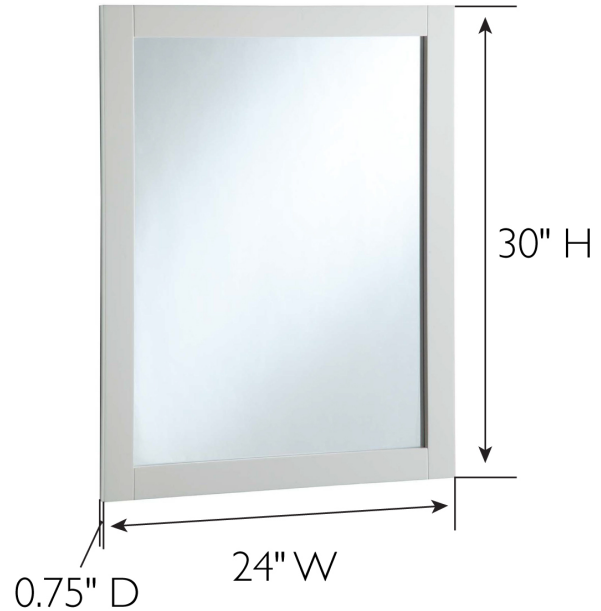

Shorewood Wall Mirror 24" White

SPECIFICATIONS

MATERIAL CONSTRUCTION:	Wood	FACE FRAME MATERIAL:	Pine
ASSEMBLY REQUIRED:	No	SIDES MATERIAL:	N/A
TOOLS NEEDED FOR INSTALLATION:	Electric Drill, Screwdriver	BOTTOM MATERIAL:	N/A
ASSEMBLED DIMENSIONS:	30" H x 24" L x 0.75" D	BACK PANEL MATERIAL:	MDF
WEIGHT:	14.3 lbs.	BACK BRACE MATERIAL:	N/A
NUMBER OF DOORS:	N/A	GLASS STYLE:	Flat Panel
DOOR MATERIAL:	N/A	LIGHTED:	No
NUMBER OF SHELVES:	N/A	QTY OF LAMPS:	N/A
ADJUSTABLE SHELVES:	N/A	POWER SOURCE:	None
SHELF MAX WEIGHT CAPACITY:	N/A	MOUNTING HARDWARE INCLUDED:	Yes
SHELF WIDTH:	N/A	MOUNTING TYPE:	Surface
SHELF THICKNESS:	N/A		
SHELF MATERIAL:	N/A		