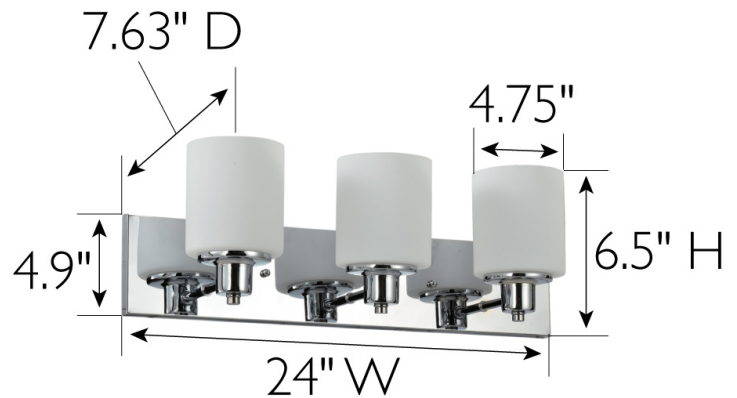

## Dane 3-Light Dimmable Vanity Light Polished Chrome

### SPECIFICATIONS

MOUNTING:	Wall Mount	LED BRIGHTNESS (LUMENS):	N/A
SLOPED CEILING ADAPTABLE:	No	LED COLOR CORRELATED TEMPERATURE (CCT):	N/A
LAMP TYPE:	Incandescent	LED COLOR RENDERING INDEX (CRI):	N/A
BULB INCLUDED:	No	LED EFFICACY:	N/A
WATTS PER BULB:	60W	LED AVERAGE RATED LIFE:	N/A
TOTAL WATTAGE:	180W	ENERGY EFFICIENT:	No
DIMMABLE:	Yes	LIGHTING AMPS:	N/A
MATERIAL CONSTRUCTION:	Steel	VOLTAGE:	120V
ASSEMBLED DIMENSIONS:	6.5" H x 24" L x 7.625" D		
WEIGHT:	4.8 lbs.		
BACKPLATE DIMENSIONS:	4.92" H x 24" W		
CANOPY/PLATE DIMENSIONS:	N/A		
GLASS/SHADE DIMENSIONS:	5.3" H x 4.75" L x 4.75" D		
GLASS/SHADE MATERIAL:	Glass		
GLASS/SHADE TYPE:	Frosted		
GLASS/SHADE COLOR:	White		