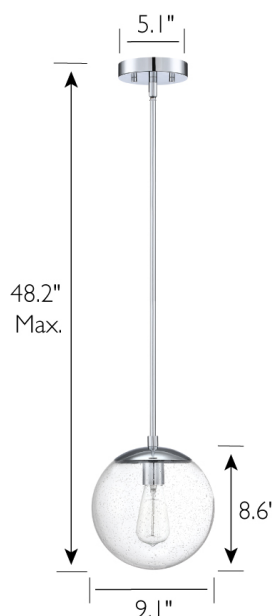

Gracelyn I-Light Dimmable Pendant Light Polished Chrome

Adjustable height
Includes two 12", two 6",
and one 2.15" stem

SPECIFICATIONS

MOUNTING:	Pendant	LED BRIGHTNESS (LUMENS):	N/A
SLOPED CEILING ADAPTABLE:	Yes	LED COLOR CORRELATED TEMPERATURE (CCT):	N/A
LAMP TYPE:	Incandescent	LED COLOR RENDERING INDEX (CRI):	N/A
BULB INCLUDED:	No	LED EFFICACY:	N/A
WATTS PER BULB:	60W	LED AVERAGE RATED LIFE:	N/A
TOTAL WATTAGE:	60W	ENERGY EFFICIENT:	No
DIMMABLE:	Yes	LIGHTING AMPS:	N/A
MATERIAL CONSTRUCTION:	Steel/Glass	VOLTAGE:	120V
ASSEMBLED DIMENSIONS:	48.23" H x 9.06" L x 9.06" D		
WEIGHT:	2.87 lbs.		
BACKPLATE DIMENSIONS:	N/A		
CANOPY/PLATE DIMENSIONS:	1.02" H x 5.12" W x 5.12" D		
GLASS/SHADE DIMENSIONS:	8.61" H x 9.06" L x 9.06" D		
GLASS/SHADE MATERIAL:	Glass		
GLASS/SHADE TYPE:	Seedy		
GLASS/SHADE COLOR:	Clear		