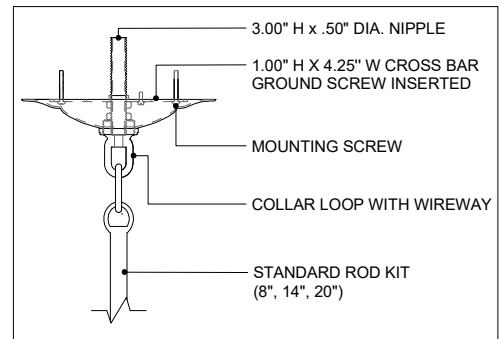

30.00" DIA. BODY
 6.00" DIA. CANOPY
 1.00" H X 4.25" W
 CROSS BAR

TOP VIEW

3.00" H x .50" DIA. NIPPLE
 1.00" H X 4.25" W CROSS BAR
 GROUND SCREW INSERTED
 MOUNTING SCREW
 COLLAR LOOP WITH WIREWAY
 STANDARD ROD KIT
 (8", 14", 20")

ADJUSTABLE

FIXED

FRONT VIEW