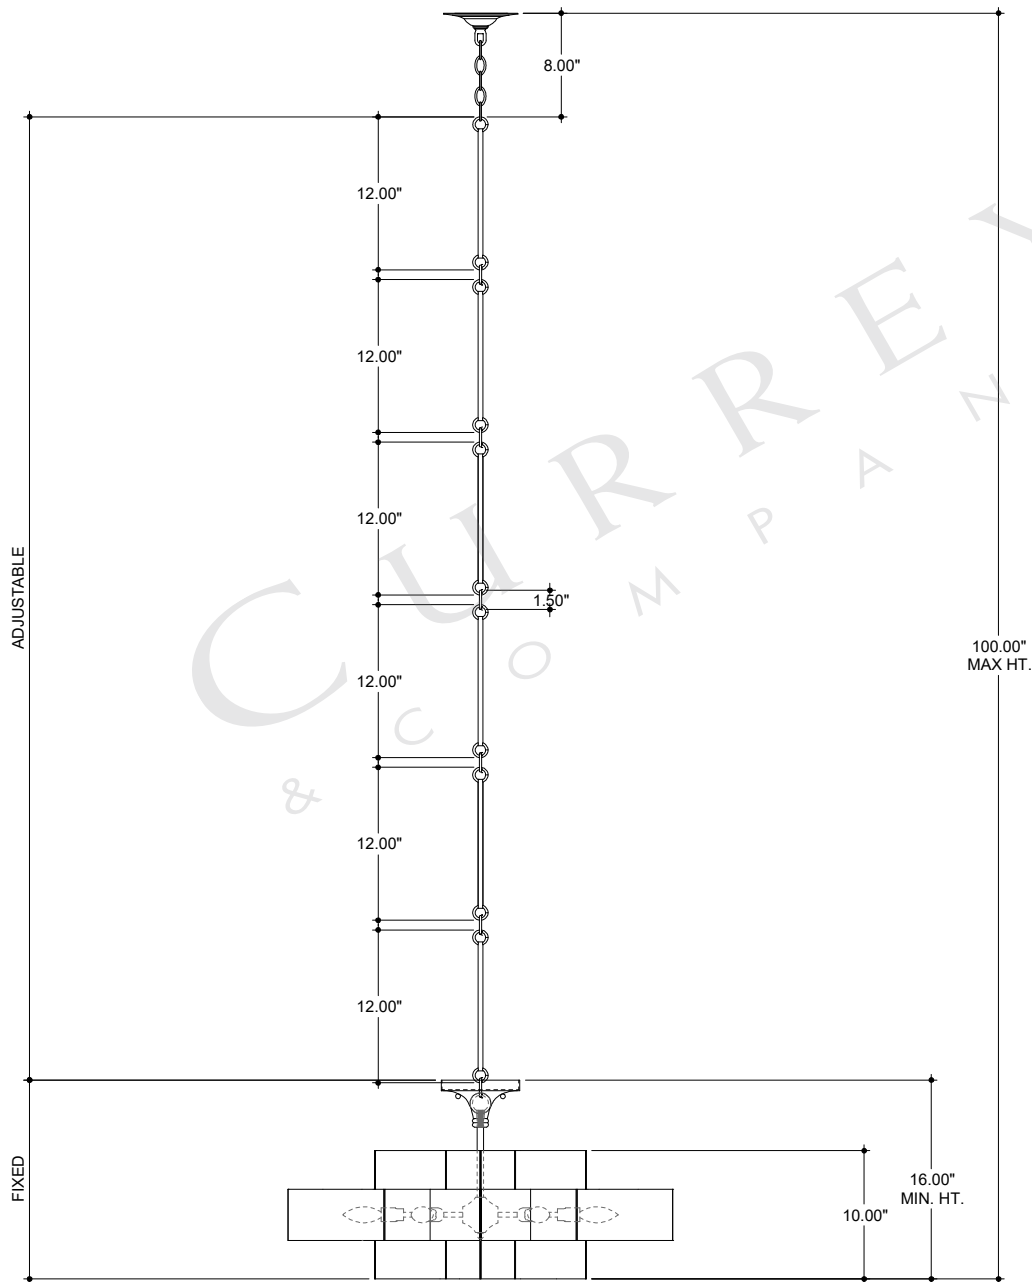

30.00" DIA. BODY
 6.00" DIA. CANOPY
 1.00" H X 4.25" W
 CROSS BAR

TOP VIEW

3.00" H x .50" DIA. NIPPLE
 1.00" H X 4.25" W CROSS BAR
 GROUND SCREW INSERTED
 MOUNTING SCREW
 COLLAR LOOP WITH WIREWAY
 STANDARD ROD KIT
 (8", 14", 20")

ADJUSTABLE

FIXED

FRONT VIEW