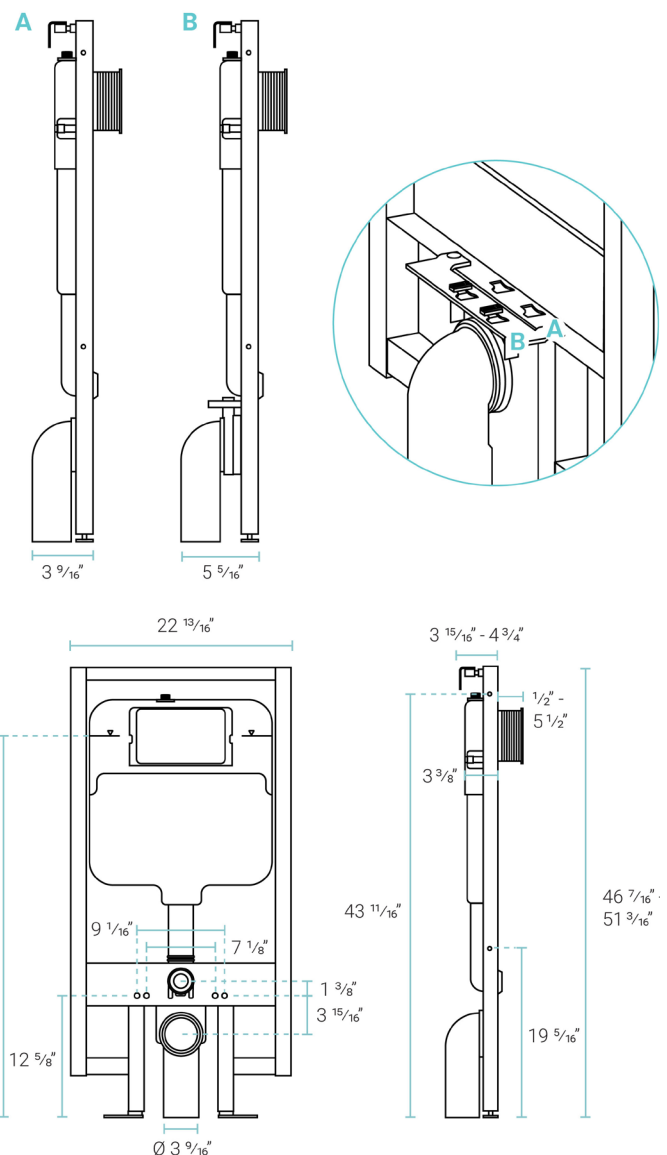

SM-WC424

Included Parts:

- Discharge Pipe: SM-CPT24
- Flush Valve: SM-CPT31
- Flush Valve Holder: SM-CPT35
- Inlet / Outlet Pipes: SM-CPT42
- Water Tank Pipe: SM-CPT44
- Fill Valve: SM-CPT53
- Tank O-Ring: SM-CPT69
- Water Supply Line: SM-CPT70
- Inlet O-Ring: SM-CPT87
- Water Tank Pipe O-Ring: SM-CPT88
- Flush Valve Set Board: SM-CPT89
- Actuator Cover: SM-CPT90
- Fill Valve Clip: SM-CPT92
- Transmission Bracket: SM-CPT95
- Kit Pack: SM-CPT99
- Bolt Kit: SM-TPT122
- Discharge Pipe Bracket: SM-TPT24
- Discharge Pipe Clamp: SM-TPT25

Required Parts (sold separately):

- Flush Actuator Plate *
 - Wall-Hung Toilet *
- * Sold by Swiss Madison

Features:

- Saves space with concealed tank
- Strong, secure hold
- Easy tank access
- Adjustable height

Installation:

- In-wall

Specifications:

- N.W: 33.0 lb.
- L: 22 13/16" x W: 4 3/4" x H: 51 3/16"

Dual-Flush Flush Actuator SM-WC001C

Features:

- ABS material
- Dual-flush push buttons

Installation:

Specifications:

- N.W: 2.0 lb.
- L: 9 ⁵/₁₆" x W: ⁵/₁₆" x H: 6"

Included Parts:

- Flush Actuator: SM-WC001C

Compatible Parts (sold separately):

- Residential Concealed In-Wall Toilet Tank for Back-to-Wall Toilet: SM-WC324
- Commercial Concealed In-Wall Toilet Tank for Back-to-Wall Toilet: SM-WC326
- Residential Concealed In-Wall Toilet Tank for Wall-Hung Toilet: SM-WC424
- Commercial Concealed In-Wall Toilet Tank for Wall-Hung Toilet: SM-WC426