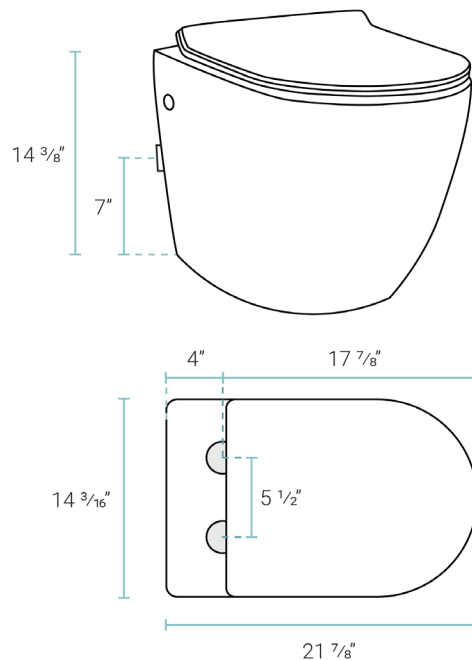

St. Tropez

Wall-Hung Toilet

SM-WT449

Included Parts:

- Wall-Hung Bowl: SM-WT449
- QQ Feet: SM-QQF16
- Quick-Release Seat: SM-QRS15
- Mounting Hardware: SM-TPT15

Required Components (sold separately):

- Wall Actuator: SM-WC001, SM-WC002, SM-WC003 *
- In-Wall Tank Carrier System: SM-WC424, SM-WC426

* Color & style options available

Features:

- Space saving, wall-hung design
- Elongated bowl
- Glazed ceramic
- Adjustable bowl height
- Quick-release, soft-close seat

Installation:

- Wall hung

Colors & Finishes:

- White: SM-WT449
- Matte Black: SM-WT449MB

Specifications:

- N.W: 68.28 lb.
- L: 21 7/8" x W: 14 3/16" x H: 14 3/8"

Fantôme M 2x4 Concealed Tank Carrier System

Swiss Madison®
well made forever

for Wall-Hung Toilet

Installation:

- In-wall

Specifications:

- N.W: 33.0 lb.
- L: 22 13/16" x W: 4 3/4" x H: 51 3/16"

Dual-Flush Flush Actuator SM-WC001C

Features:

- ABS material
- Dual-flush push buttons

Installation: