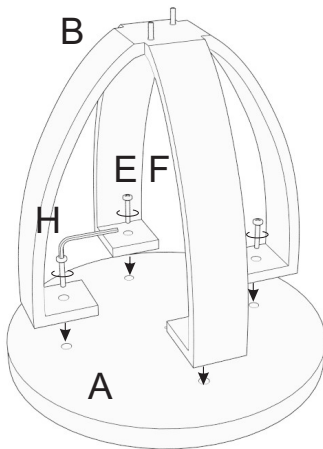

ASSEMBLY INSTRUCTIONS

228626 - Ullot Wd/Metal Side Table Mezzeta/Blk- 1

PART LIST :-

NO.	DESCRIPTION	IMAGE	QTY
A	WOODEN TOP		1
B	TOP LEG (1)		1
C	BOTTOM LEG (2)		1
D	TOP NUTS		2

NO.	DESCRIPTION	IMAGE	QTY
E	SCREWS		4
F	LARGE WASHER		4
G	SMALL WASHER		2
H	ALLEN KEY		1
I	WRENCH		1

STEP 1

STEP 2

STEP 3

STEP 4 - ASSEMBLED