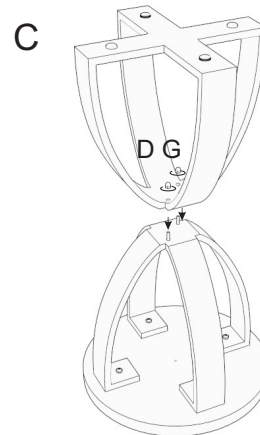

ASSEMBLY INSTRUCTIONS

228626 - Ullot Wd/Metal Side Table Mezzeta/Blk- 1

PART LIST :-

NO.	DESCRIPTION	IMAGE	QTY
A	WOODEN TOP		1
B	TOP LEG (1)		1
C	BOTTOM LEG (2)		1
D	TOP NUTS		2

NO.	DESCRIPTION	IMAGE	QTY
E	SCREWS		4
F	LARGE WASHER		4
G	SMALL WASHER		2
H	ALLEN KEY		1
I	WRENCH		1

STEP 1

STEP 2

STEP 3

STEP 4 - ASSEMBLED