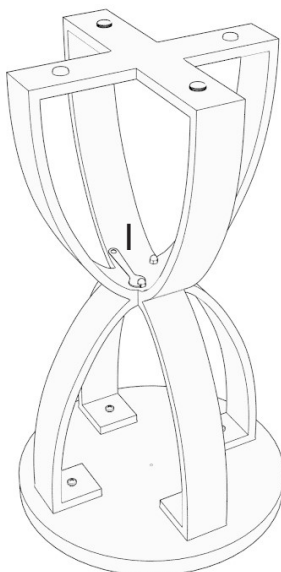

ASSEMBLY INSTRUCTIONS

228626 - Ullot Wd/Metal Side Table Mezzeta/Blk- 1

PART LIST :-

NO.	DESCRIPTION	IMAGE	QTY
A	WOODEN TOP		1
B	TOP LEG (1)		1
C	BOTTOM LEG (2)		1
D	TOP NUTS		2

NO.	DESCRIPTION	IMAGE	QTY
E	SCREWS		4
F	LARGE WASHER		4
G	SMALL WASHER		2
H	ALLEN KEY		1
I	WRENCH		1

STEP 1

STEP 2

STEP 3

STEP 4 - ASSEMBLED