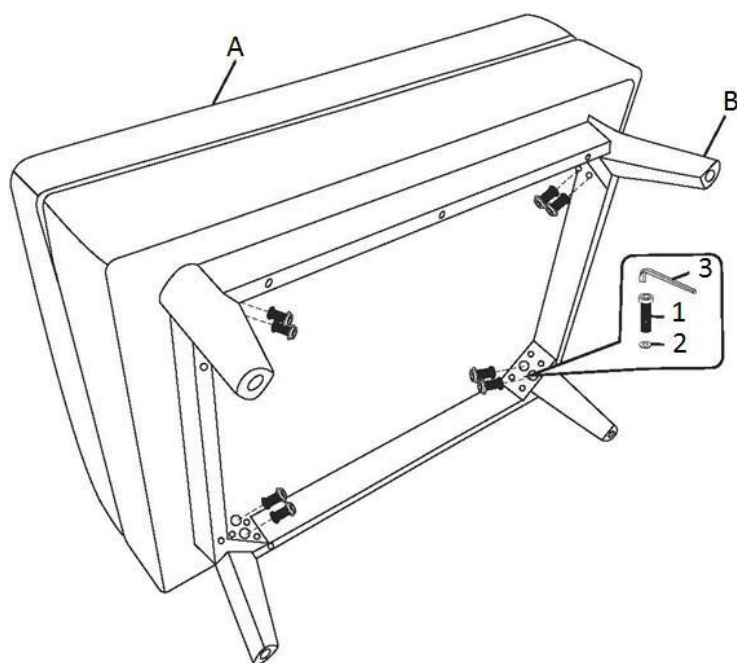

ALLEN KEY SCREW
M6 x 40 mm
QTY 8

2

WASHER
Ø 18 mm
QTY 8

3

ALLEN KEY
5 mm
QTY 1

Step 1

1. Place Ottoman (A) upside down on a flat, smooth surface.
2. Attach Feet (B) using Allen Key Screws (1) and Washers (2).
3. Use Allen Key (3) to tighten.