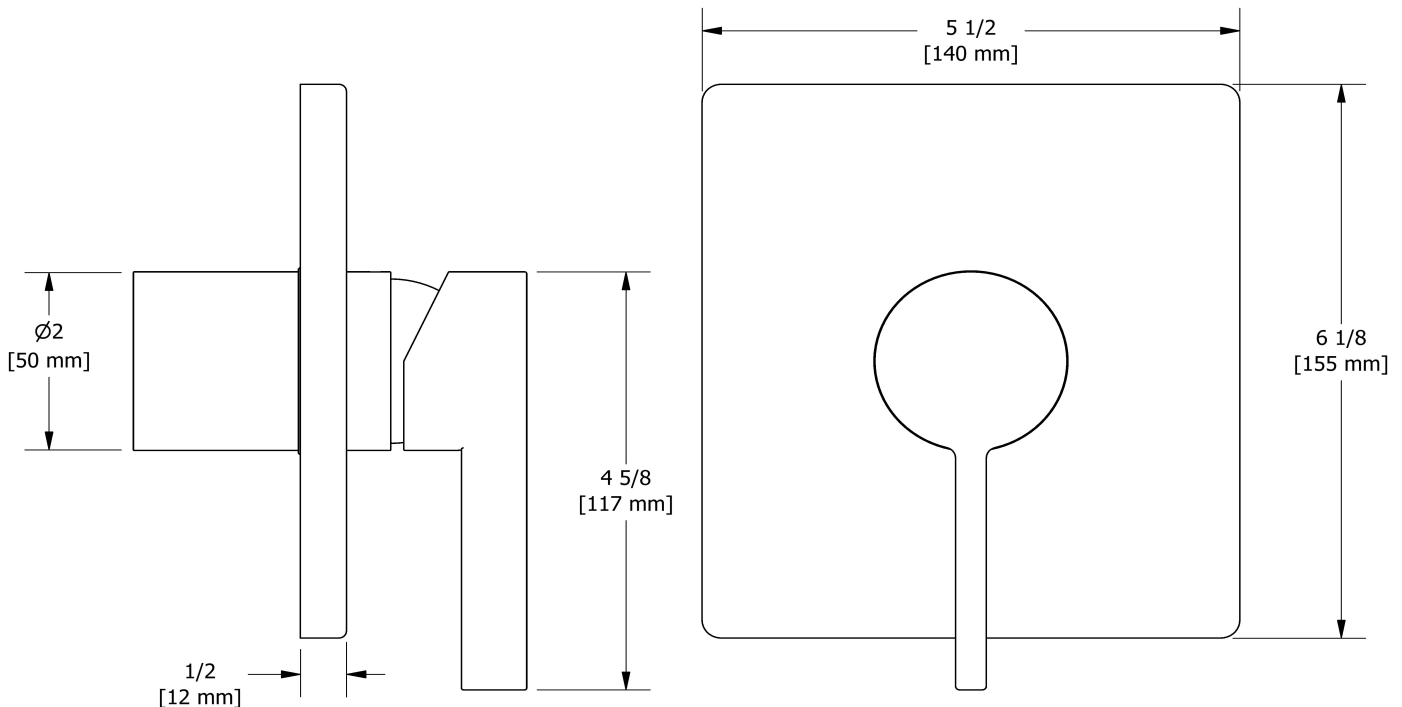

Service à la clientèle

Ontario, Ouest Canadien : 888-287-5354 Québec, Maritimes, États-Unis : 866-473-8442

Type P (pressure balance) valve trim
TPFTQ51

Specifications

Descriptions

- Double action: flow and temperature control
- Ceramic cartridge and balancing spool with check valves
- Trim only
- R51, R51-SPEX or R51-EX rough required to complete

Available colors

- C : Chrome

Available flow

- 22 L/min, 5.8 gpm (US) 60psi

Certifications

- CSA B125.1
- ASME A112.18.1
- ASSE 1016
- CMR248 Approval
- ADA

Sizes, models and finishes may differ from those presented.