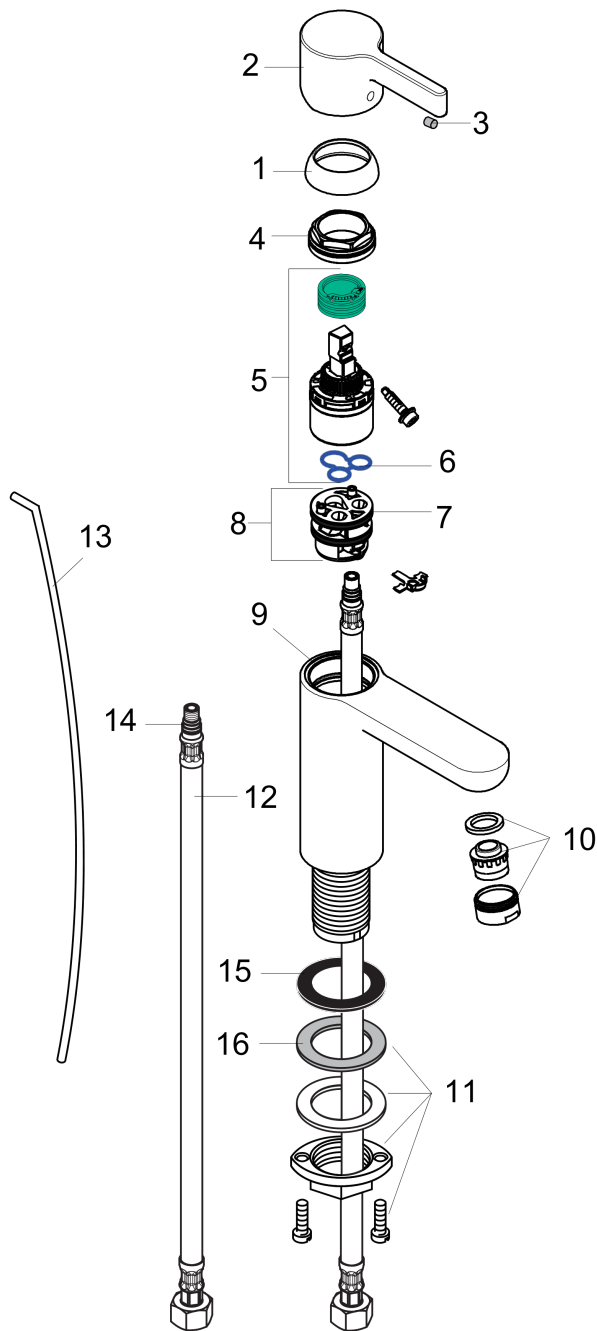

**Metris S**  
**Single-Hole Faucet 100 with Pop-Up Drain, 1.2 GPM**  
 Finishes : **chrome** Part no. : **31060001**

**Description**

**Features**

- Aerated spray
- Flow: 1.2 GPM (4.5 L/Min)
- Ceramic cartridge
- Includes pop-up drain

**Item details**

List Price \$ 381.00

**Technology**

**Compliance**

**Product image**

**Scale drawing**

**Metris S**  
**Single-Hole Faucet 100 with Pop-Up Drain, 1.2 GPM**  
 Finishes : **chrome** Part no. : **31060001**

Exploded drawing

Year of production: >07/16

**Metris S****Single-Hole Faucet 100 with Pop-Up Drain, 1.2 GPM**Finishes : **chrome** Part no. : **31060001****Spare parts list**

Year of production: &gt;07/16

Pos.	Description	Part no.	Price	PU
1	flange	97406000	-	1
2	handle	31093000	-	1
3	screw cover	96338000	-	1
4	nut	97209000	-	1
5	cartridge, assy	95646001	-	1
6	seal	95008000	-	1
7	O-Ring 30x2	98186000	-	1
8	adapter for cartridge	98750000	-	1
9	O-ring 35x2	92604000	-	1
10	aerator M24x1 (4,5 l/min)	92877000	-	1
11	fixing set (Ø 32)	13961000	-	1
12	connection hose 18½" M8x0,75 3/8"	96321001	-	1
13	pull rod	96657000	-	1
14	O-ring 7x1,5	98422000	-	1
15	flat seal	98749000	-	1
16	lever collar	97548000	-	1
a	pop up waste	88509000	-	1