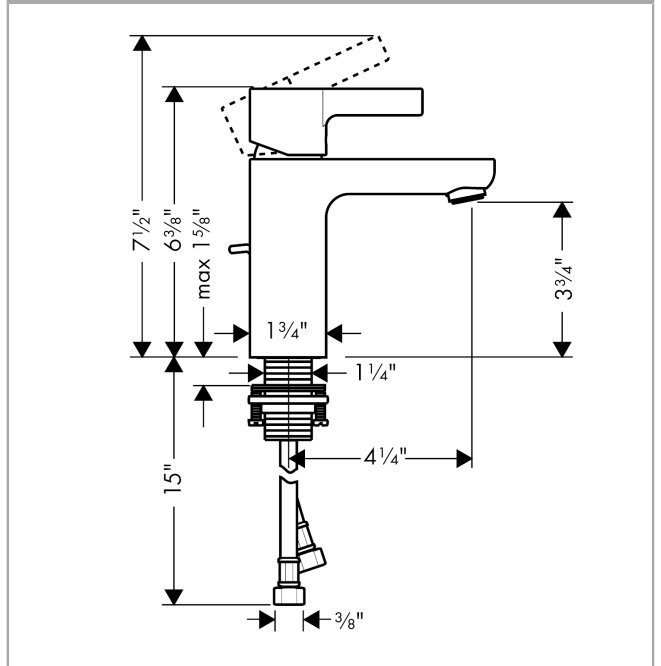

**Metris S**  
**Single-Hole Faucet 100 with Pop-Up Drain, 1.2 GPM**  
 Finishes : **chrome** Part no. : **31060001**

**Description**

**Features**

- Aerated spray
- Flow: 1.2 GPM (4.5 L/Min)
- Ceramic cartridge
- Includes pop-up drain

**Item details**

List Price \$ 381.00

**Technology**

**Compliance**

**Product image**

**Scale drawing**

**Metris S**  
**Single-Hole Faucet 100 with Pop-Up Drain, 1.2 GPM**  
 Finishes : **chrome** Part no. : **31060001**

Exploded drawing

Year of production: >07/16

**Metris S****Single-Hole Faucet 100 with Pop-Up Drain, 1.2 GPM**Finishes : **chrome** Part no. : **31060001****Spare parts list**

Year of production: &gt;07/16

Pos.	Description	Part no.	Price	PU
1	flange	97406000	-	1
2	handle	31093000	-	1
3	screw cover	96338000	-	1
4	nut	97209000	-	1
5	cartridge, assy	95646001	-	1
6	seal	95008000	-	1
7	O-Ring 30x2	98186000	-	1
8	adapter for cartridge	98750000	-	1
9	O-ring 35x2	92604000	-	1
10	aerator M24x1 (4,5 l/min)	92877000	-	1
11	fixing set (Ø 32)	13961000	-	1
12	connection hose 18½" M8x0,75 3/8"	96321001	-	1
13	pull rod	96657000	-	1
14	O-ring 7x1,5	98422000	-	1
15	flat seal	98749000	-	1
16	lever collar	97548000	-	1
a	pop up waste	88509000	-	1