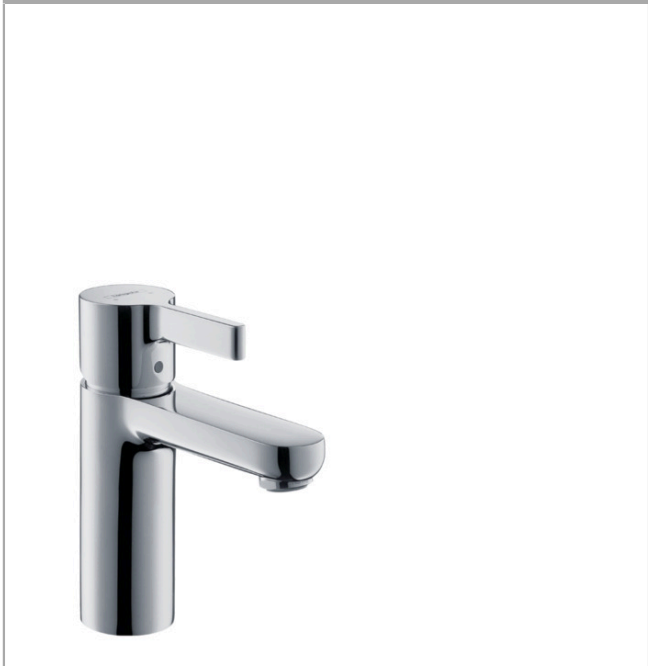

**Metris S**  
**Single-Hole Faucet 100 with Pop-Up Drain, 1.2 GPM**  
 Finishes : **chrome** Part no. : **31060001**

**Description**

**Features**

- Aerated spray
- Flow: 1.2 GPM (4.5 L/Min)
- Ceramic cartridge
- Includes pop-up drain

**Item details**

List Price \$ 381.00

**Technology**

**Compliance**

**Product image**

**Scale drawing**

**Metris S**  
**Single-Hole Faucet 100 with Pop-Up Drain, 1.2 GPM**  
 Finishes : **chrome** Part no. : **31060001**

Exploded drawing

Year of production: >07/16

**Metris S****Single-Hole Faucet 100 with Pop-Up Drain, 1.2 GPM**Finishes : **chrome** Part no. : **31060001****Spare parts list**

Year of production: &gt;07/16