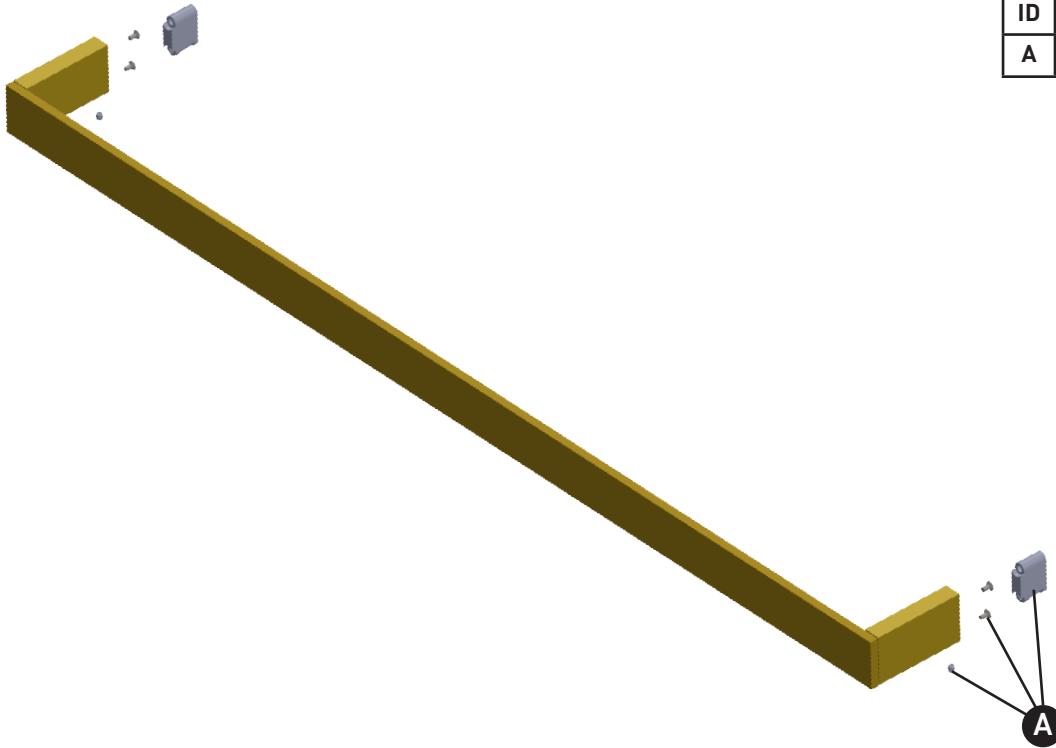

ORDER BY PART NUMBER

## ILLUSTRATED PARTS

### QU103

Quartile™ 30" Towel Bar

ID	Kit Number	Finish
A	IBBQUHRDWR	N/A

\*Finish Determined by Suffix

Finish	Description
APC	Polished Chrome
PN	Polished Nickel
STN	Satin Nickel

For warranty or additional information, contact: