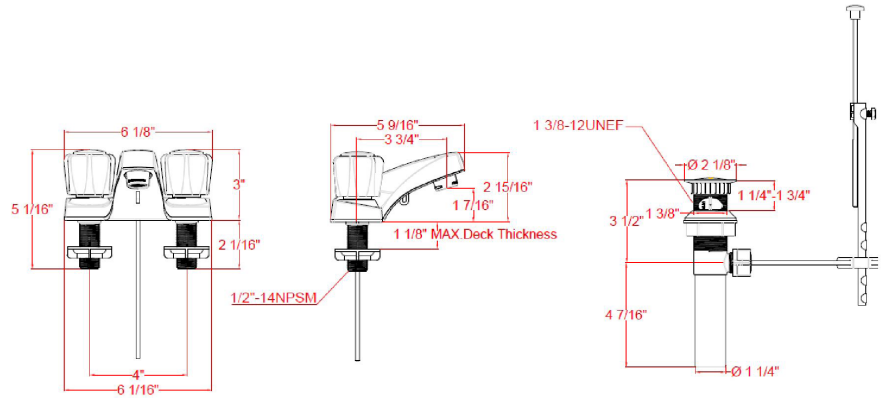

Millbridge Dual Handle Bathroom Faucet  
Polished Chrome

**SPECIFICATIONS**

MATERIAL:	Hybrid	FLOW RATE:	1.2 GPM
HANDLE MATERIAL:	N/A	LOW FLOW:	Yes
SPOUT MATERIAL:	N/A	HANDLES - CONFIGURATION:	Double Handle
CARTRIDGE MATERIAL:	Washerless	HANDLE REACH:	1.06"
WATERWAY MATERIAL:	Hybrid	SPRAYER INCLUDED:	No
DRAIN MATERIAL:	Brass	DIMENSIONS WITH DECK PLATE:	6.1" L x 5.5" W x 3" D
FAUCET TYPE:	Lav Centerset	WEIGHT WITH DECK PLATE:	1.72 lbs.
MOUNTING TYPE:	Deck Mount	DIMENSIONS W/O DECK PLATE:	6.1" L x 5.5" W x 3" D
MOUNTING HOLES:	3	WEIGHT W/O DECK PLATE:	1.72 lbs.
MAX DECK THICKNESS:	0.93"	PVD FINISH:	No
DECK PLATE - INCLUDED:	N/A		
SPOUT REACH:	3.78"		
SPOUT HEIGHT:	1.31"		