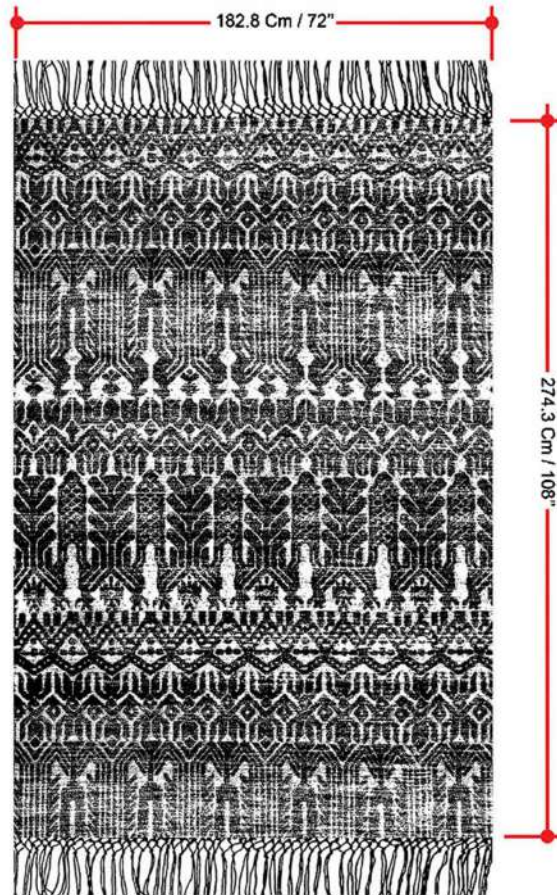

Banning 6'x9'Area Rug

Net Weight:31.53(Lbs)