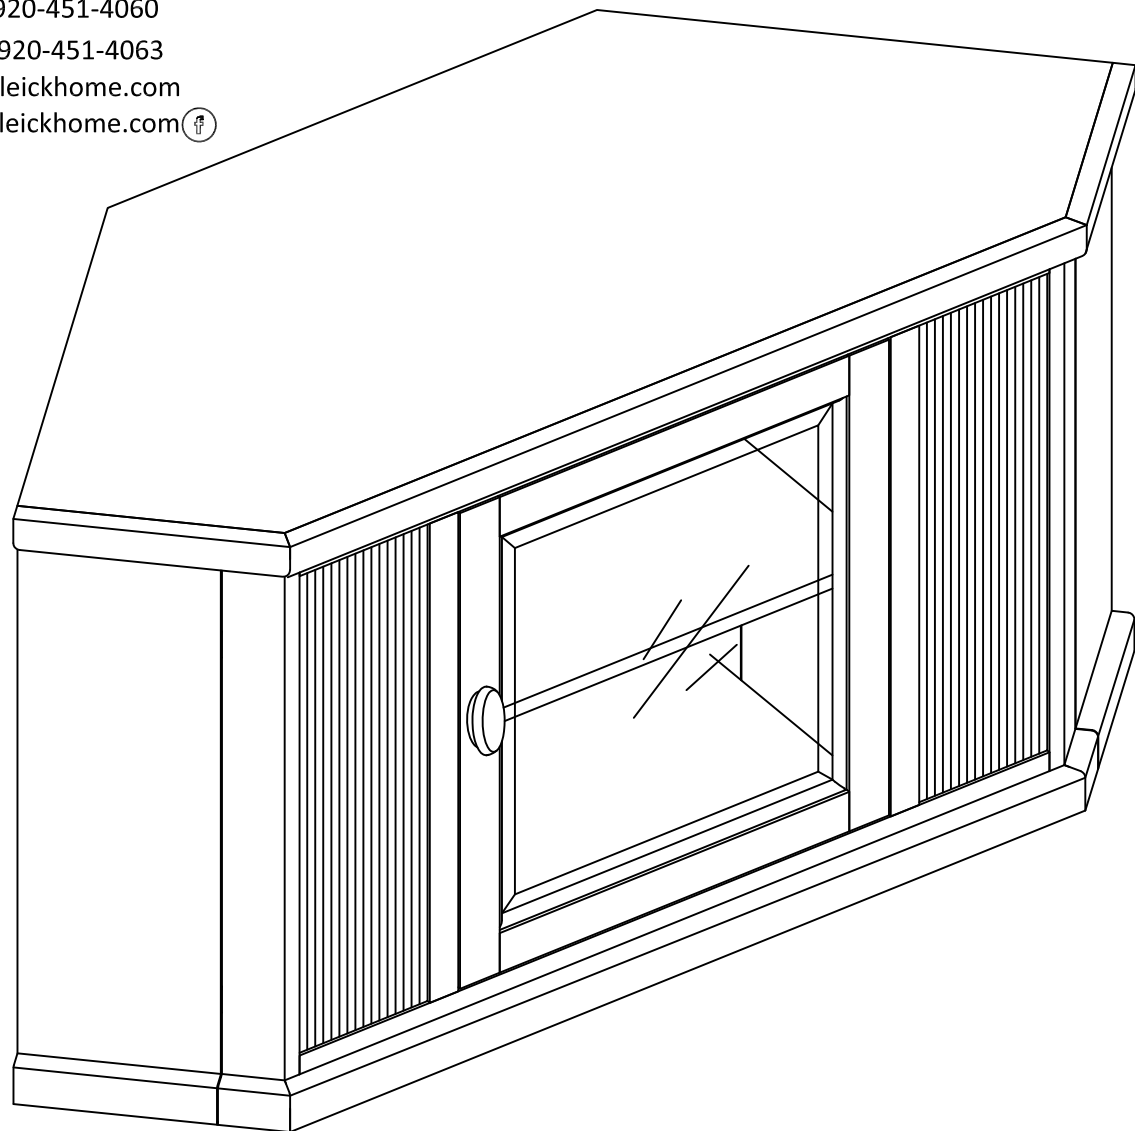

ITEM# 86285

Chocolate Cherry 46" Folding Corner TV Cart

Leick
Home
SINCE 1910

2219 S. 19th St.

Sheboygan, WI 53081

Ph: 920-451-4060

Fax: 920-451-4063

info@leickhome.com

www.leickhome.com

Hardware List

Item	Description	Qty
a	Bolt 1/4"X1-1/8"	4PCS
b	Allen wrench	1PC
c	Washer 1/4"X12mm	4PCS
d	Flat Shelf Supports	4PCS
e	Door Pull	1PC
f	Machine screw for door pull 5/32"X3/4"	2PCS
g	Rounded Shelf Supports	4PCS

Parts List

Item	Description	Qty
A	 Cabinet	1PC
B	 Top Panel	1PC
C	 Bottom Panel	1PC
D	 Middle Adjustable Shelf	1PC

Assembly Instructions

Step 1

Pull the face frame to unfold the cabinet.

Step 2

Open the door and screw-in four round shelf supports onto vertical panels, insert the bottom panel.