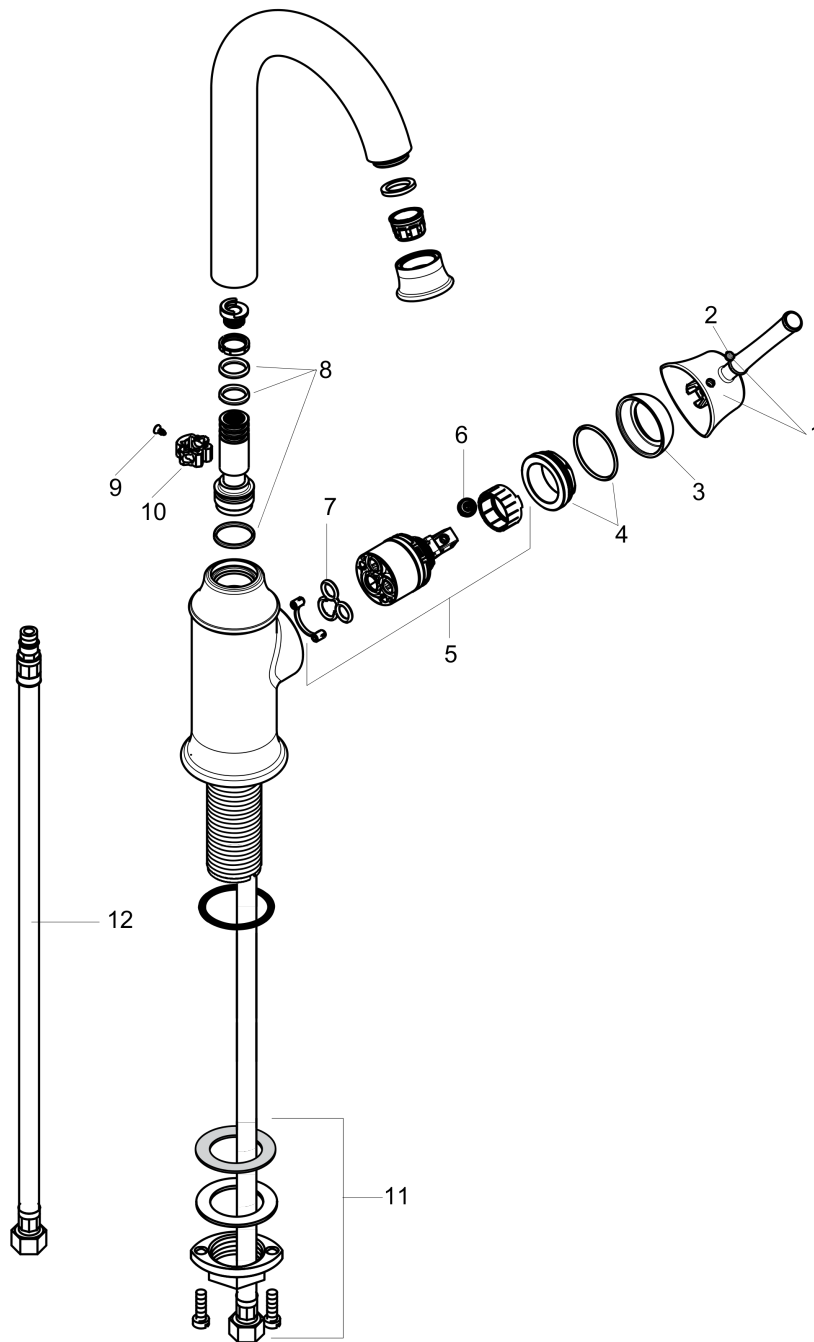

**Talis C**  
**Bar Faucet, 1.5 GPM**  
 Finishes : **rubbed bronze**    Part no. : **04217920**

**Description**

**Features**

- Swivel range 150°
- Aerated spray
- Single-hole installation
- Flow: 1.5 GPM (5.7 L/Min)
- Ceramic cartridge
- 3/8" connections

**Item details**

List Price \$ 541.00

**Technology**

**Compliance**

**Product image**

**Scale drawing**

Talis C  
 Bar Faucet, 1.5 GPM  
 Finishes : rubbed bronze Part no. : 04217920

Exploded drawing

Year of production: >10/18

**Talis C**  
**Bar Faucet, 1.5 GPM**  
 Finishes : **rubbed bronze**    Part no. : **04217920**

## Spare parts list

Year of production: >10/18

Pos.	Description	Part no.	Price	PU
1	handle	95900920	-	1
2	screw cover	96338000	-	1
3	flange	97406920	-	1
4	nut	96461000	-	1
5	cartridge, assy	92730000	-	1
6	locking screw for handle	96059000	-	1
7	seal	95008000	-	1
8	sealing set	92646000	-	1
9	screw	97662000	-	1
10	axialring	97558000	-	1
11	fixing set (Ø 34)	95049000	-	1
12	connection hose 35½" M8x0,75 3/8"	96316001	-	1