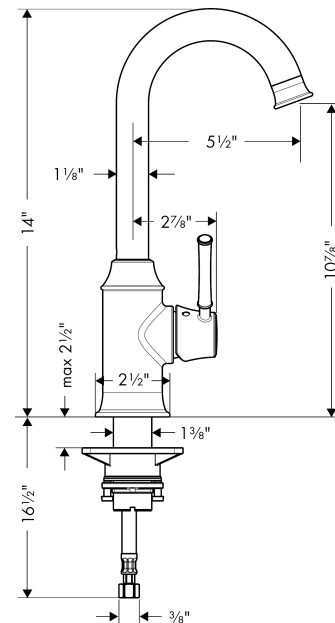

**Talis C**  
**Bar Faucet, 1.5 GPM**  
 Finishes : **rubbed bronze**    Part no. : **04217920**

**Description**

**Features**

- Swivel range 150°
- Aerated spray
- Single-hole installation
- Flow: 1.5 GPM (5.7 L/Min)
- Ceramic cartridge
- 3/8" connections

**Item details**

List Price \$ 541.00

**Technology**

**Compliance**

**Product image**

**Scale drawing**

Talis C  
 Bar Faucet, 1.5 GPM  
 Finishes : rubbed bronze Part no. : 04217920

Exploded drawing

Year of production: >10/18

**Talis C**  
**Bar Faucet, 1.5 GPM**  
 Finishes : **rubbed bronze**    Part no. : **04217920**

## Spare parts list

Year of production: >10/18

Pos.	Description	Part no.	Price	PU
1	handle	95900920	-	1
2	screw cover	96338000	-	1
3	flange	97406920	-	1
4	nut	96461000	-	1
5	cartridge, assy	92730000	-	1
6	locking screw for handle	96059000	-	1
7	seal	95008000	-	1
8	sealing set	92646000	-	1
9	screw	97662000	-	1
10	axialring	97558000	-	1
11	fixing set (Ø 34)	95049000	-	1
12	connection hose 35½" M8x0,75 3/8"	96316001	-	1