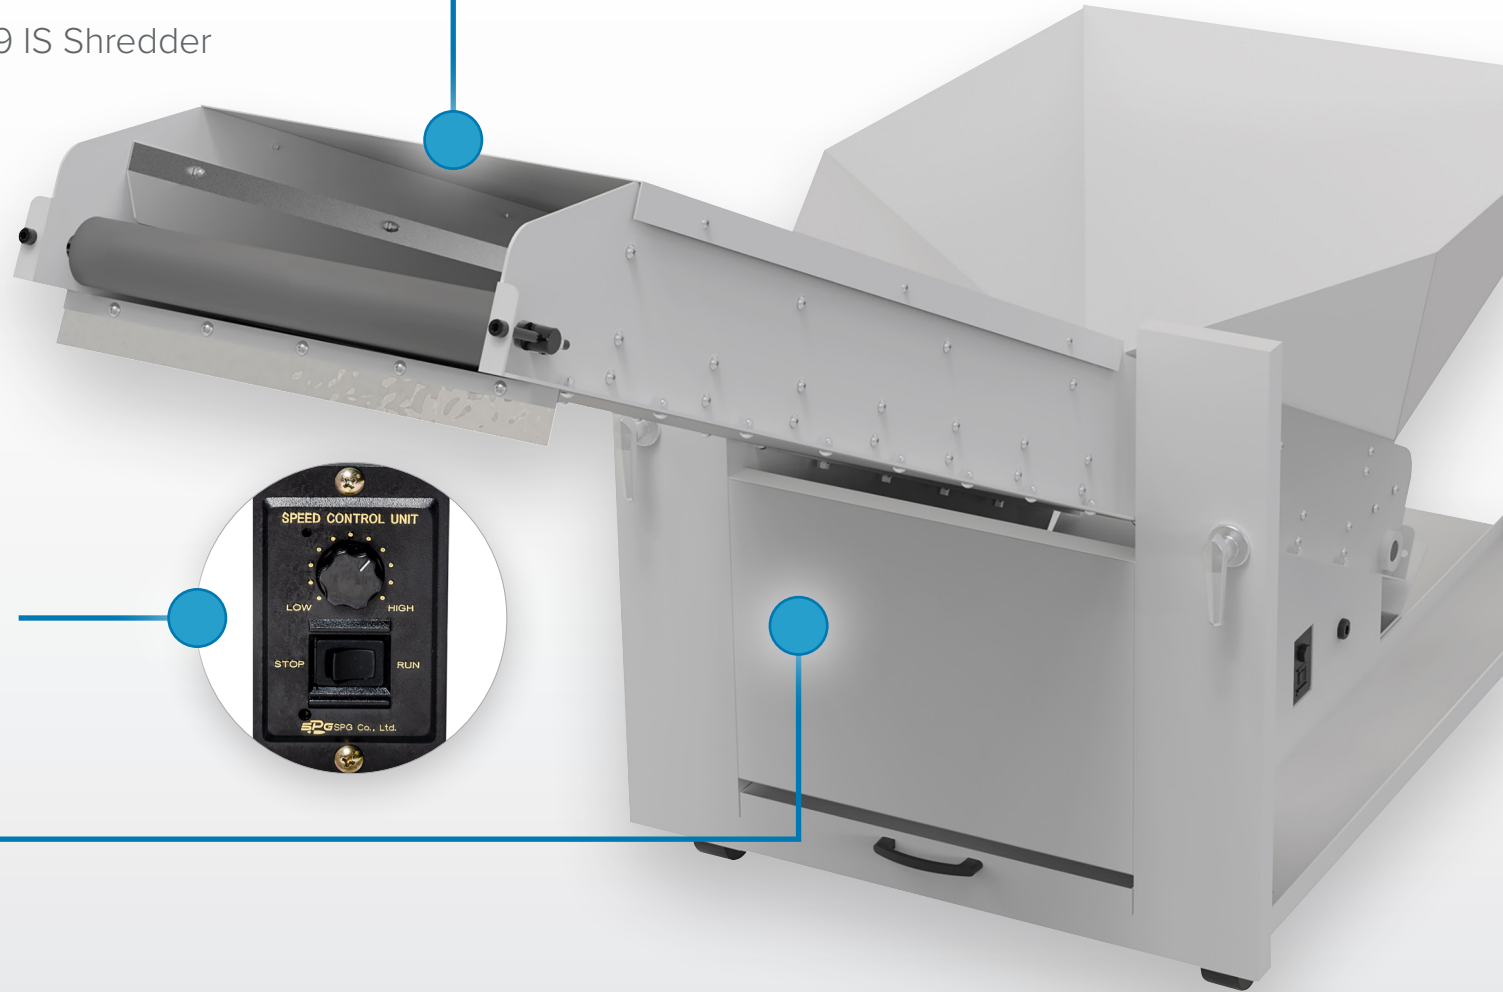

POWERTEC 929 CB

PowerTEC® Conveyor Belt Overview

BELT WIDTH
21.5
INCHES

Output Conveyor Belt

Plugs directly into PowerTEC® 929 IS Shredder

Adjustable Speed Dial

Steel Construction

With rolling casters