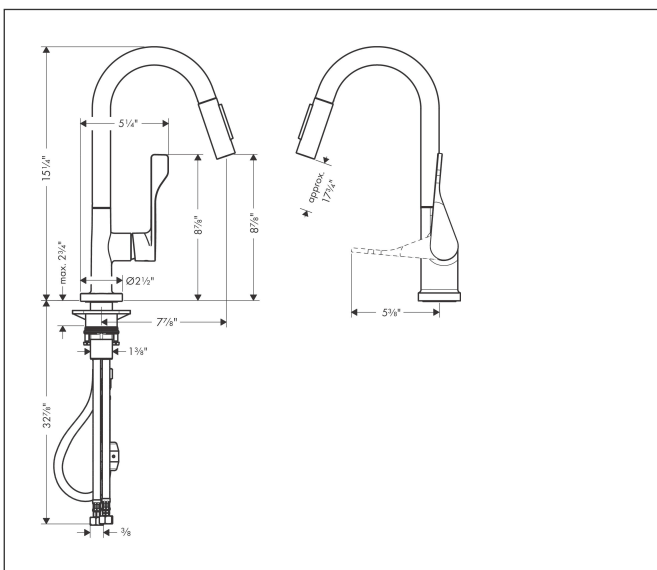

Brand AXOR
 Art. Name **AXOR Citterio** Prep Kitchen Faucet 2-Spray Pull-Down, 1.75 GPM
 Art. Nr. 39836831
 Surface brushed black chrome
 Pos. 1

Product Picture

Features

- Projection: 200 mm
- Swivel range 360°
- Laminar spray, Needle spray
- Toggle spray diverter
- MagFit magnetic sprayhead docking
- Deck mounted
- Flow: 1.75 GPM (6.6 L/Min)
- Ceramic cartridge
- 3/8" connections
- Integrated double backflow prevention
- Extension length Up to 30" (50cm)

Drawing

Technology

Spray Types